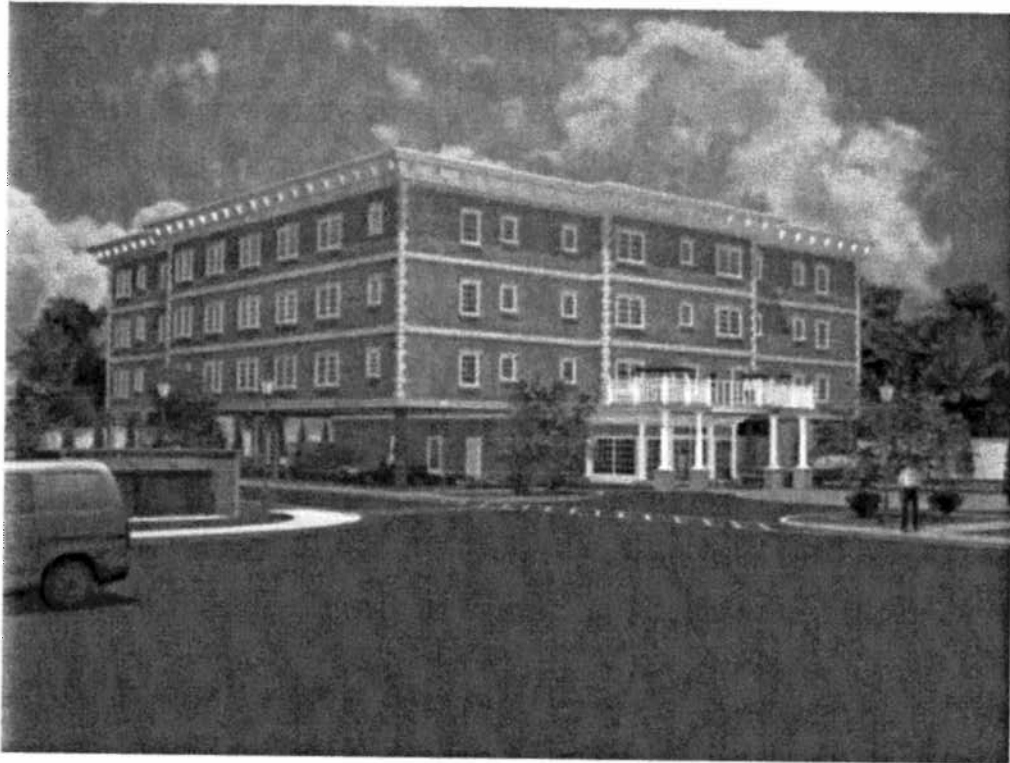

Executive Summary
150 North Street/Theodore Fremd
Rye, NY 10580

Elevation

Executive Summary
150 North Street/Theodore Fremd
Rye, NY 10580

Site Plan

Executive Summary
150 North Street/Theodore Fremd
Rye, NY 10580