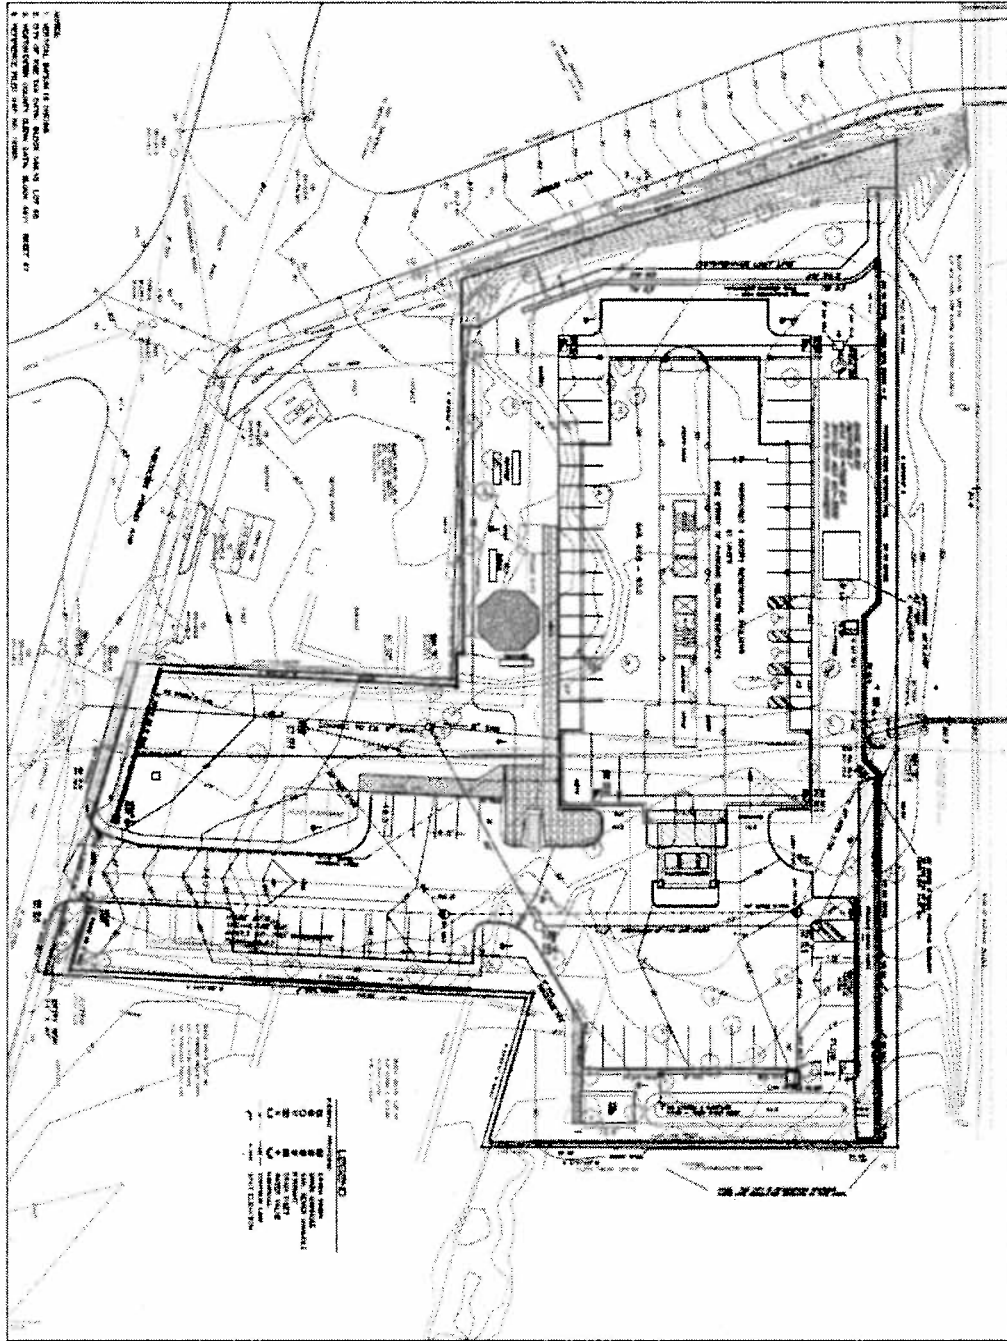

Executive Summary
150 North Street/Theodore Fremd
Rye, NY 10580

Elevation

Executive Summary
150 North Street/Theodore Fremd
Rye, NY 10580

Site Plan

Executive Summary
150 North Street/Theodore Fremd
Rye, NY 10580

Site Location