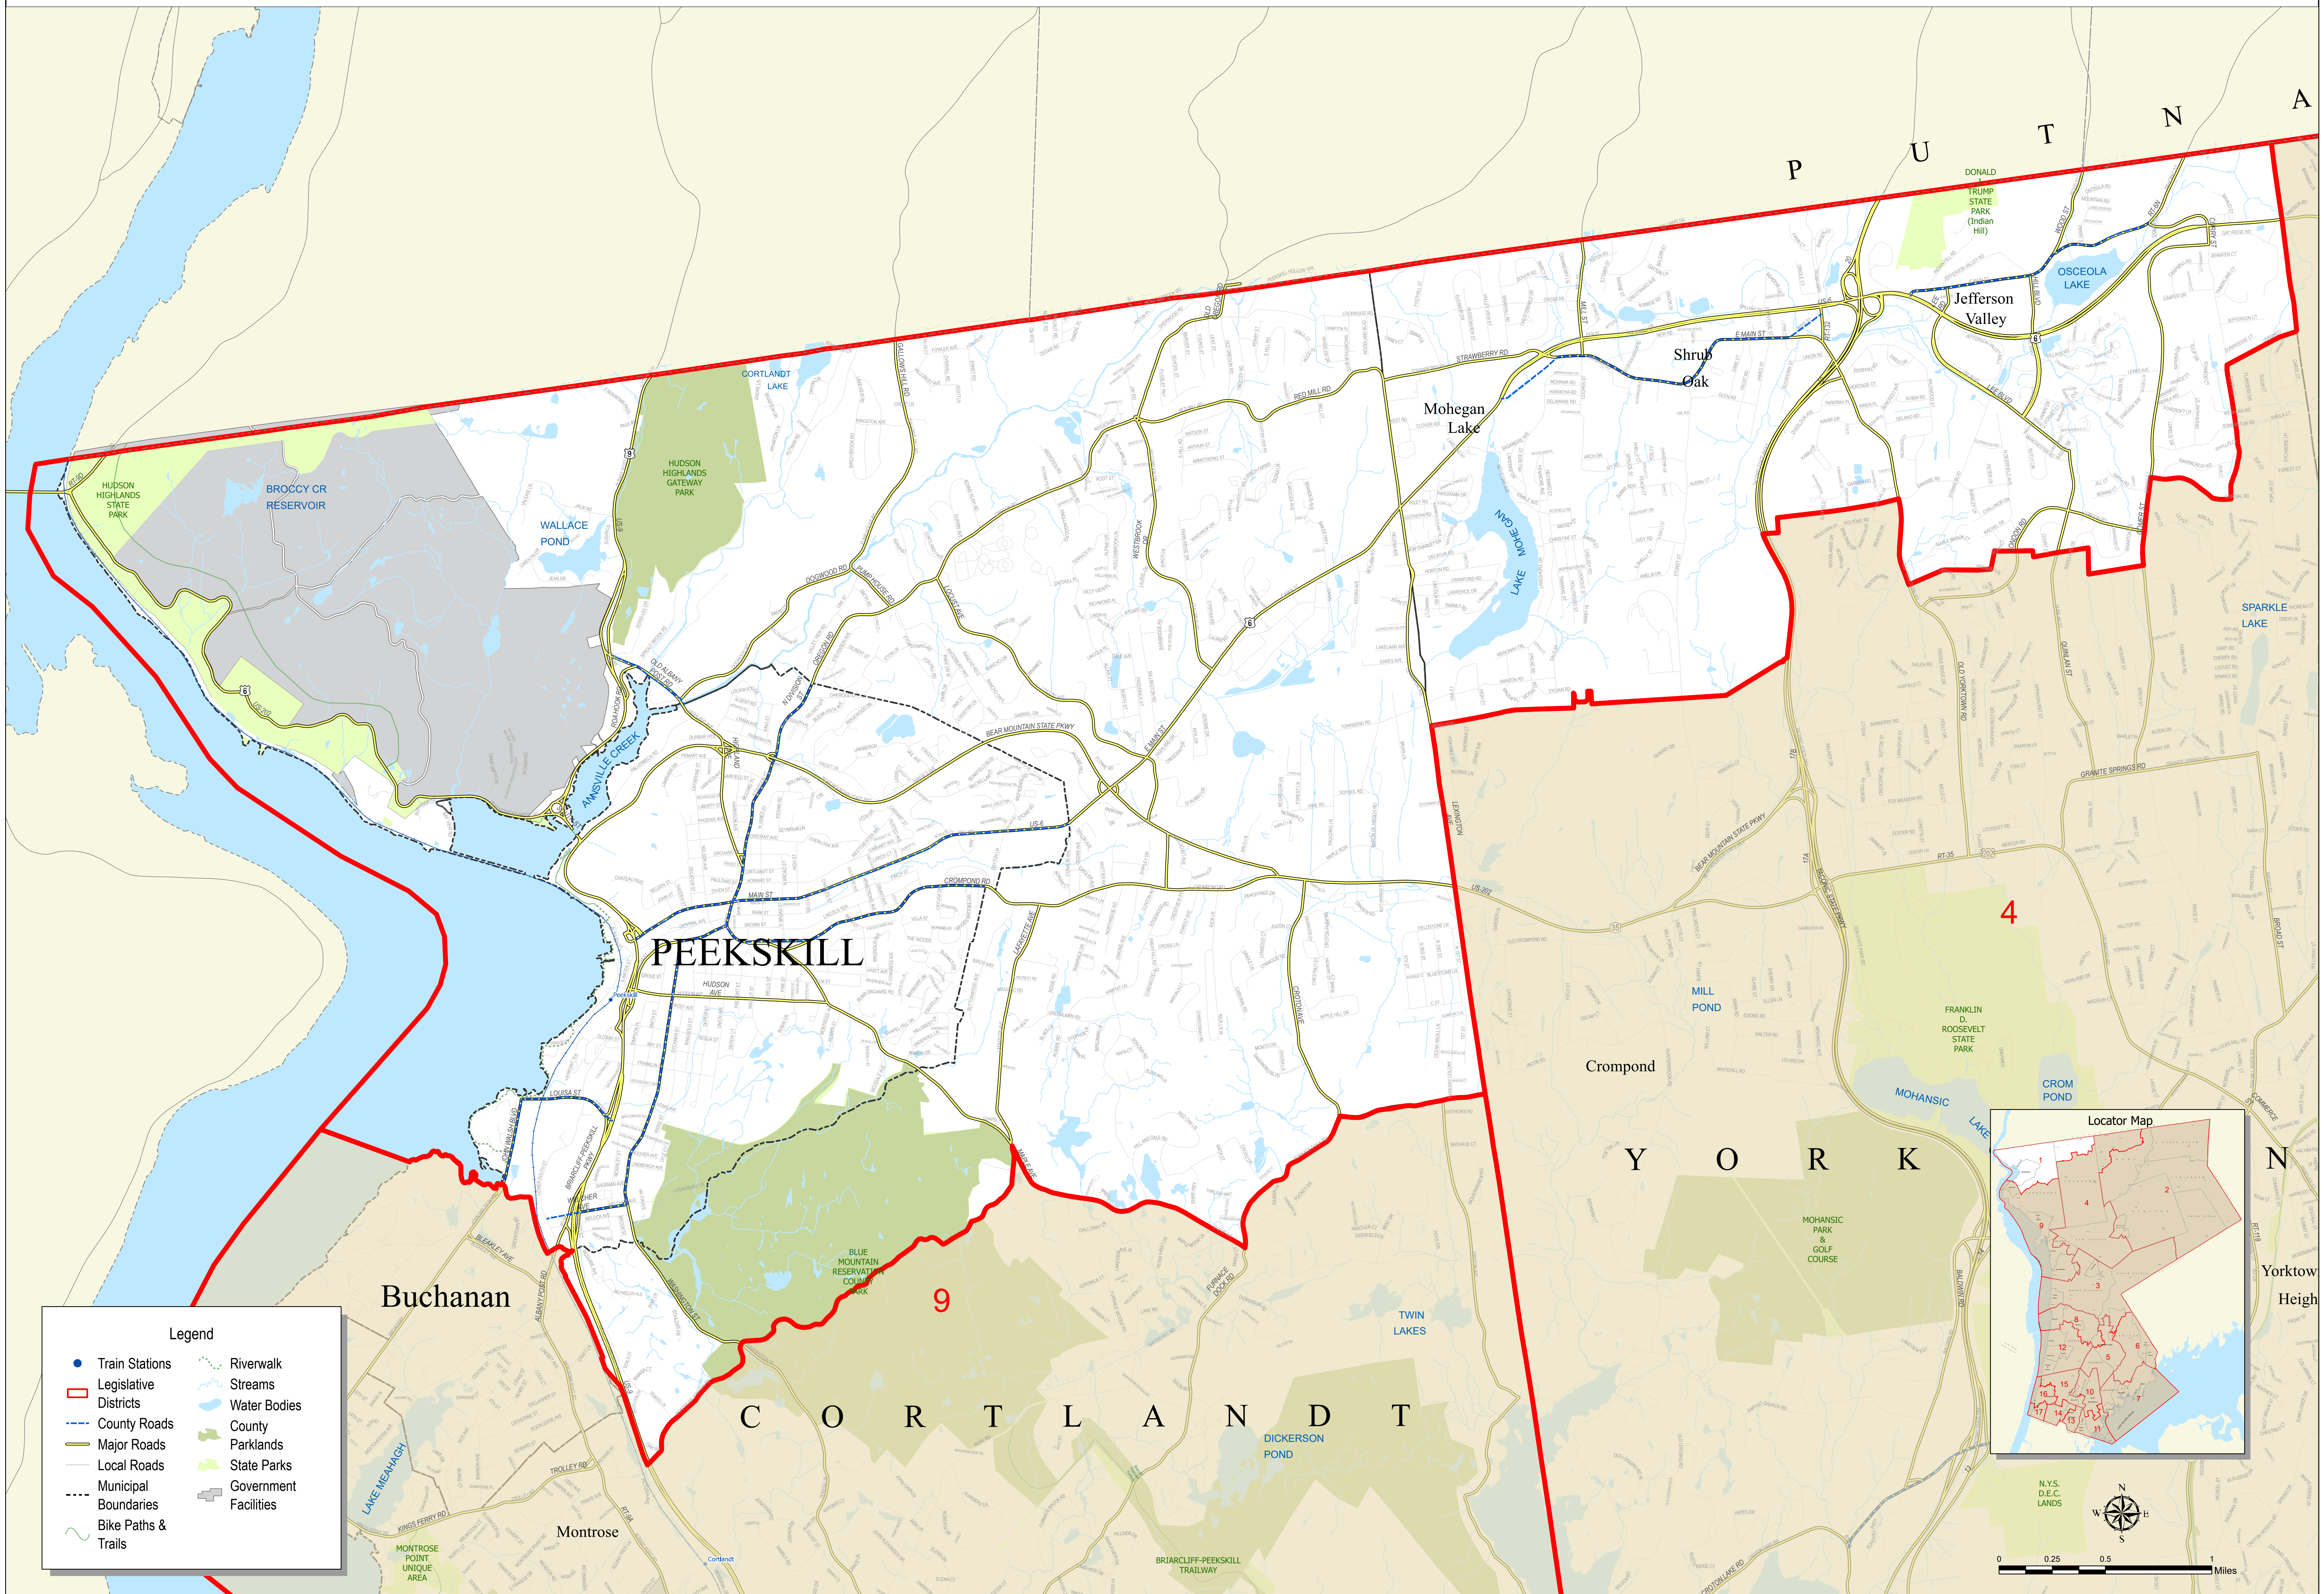

WESTCHESTER COUNTY, NEW YORK

Legend

- Train Stations
- ▭ Legislative Districts
- County Roads
- Major Roads
- Local Roads
- - - Municipal Boundaries
- ~ Bike Paths & Trails
- ~ Riverwalk
- ~ Streams
- ~ Water Bodies
- ~ County Parklands
- ~ State Parks
- ~ Government Facilities