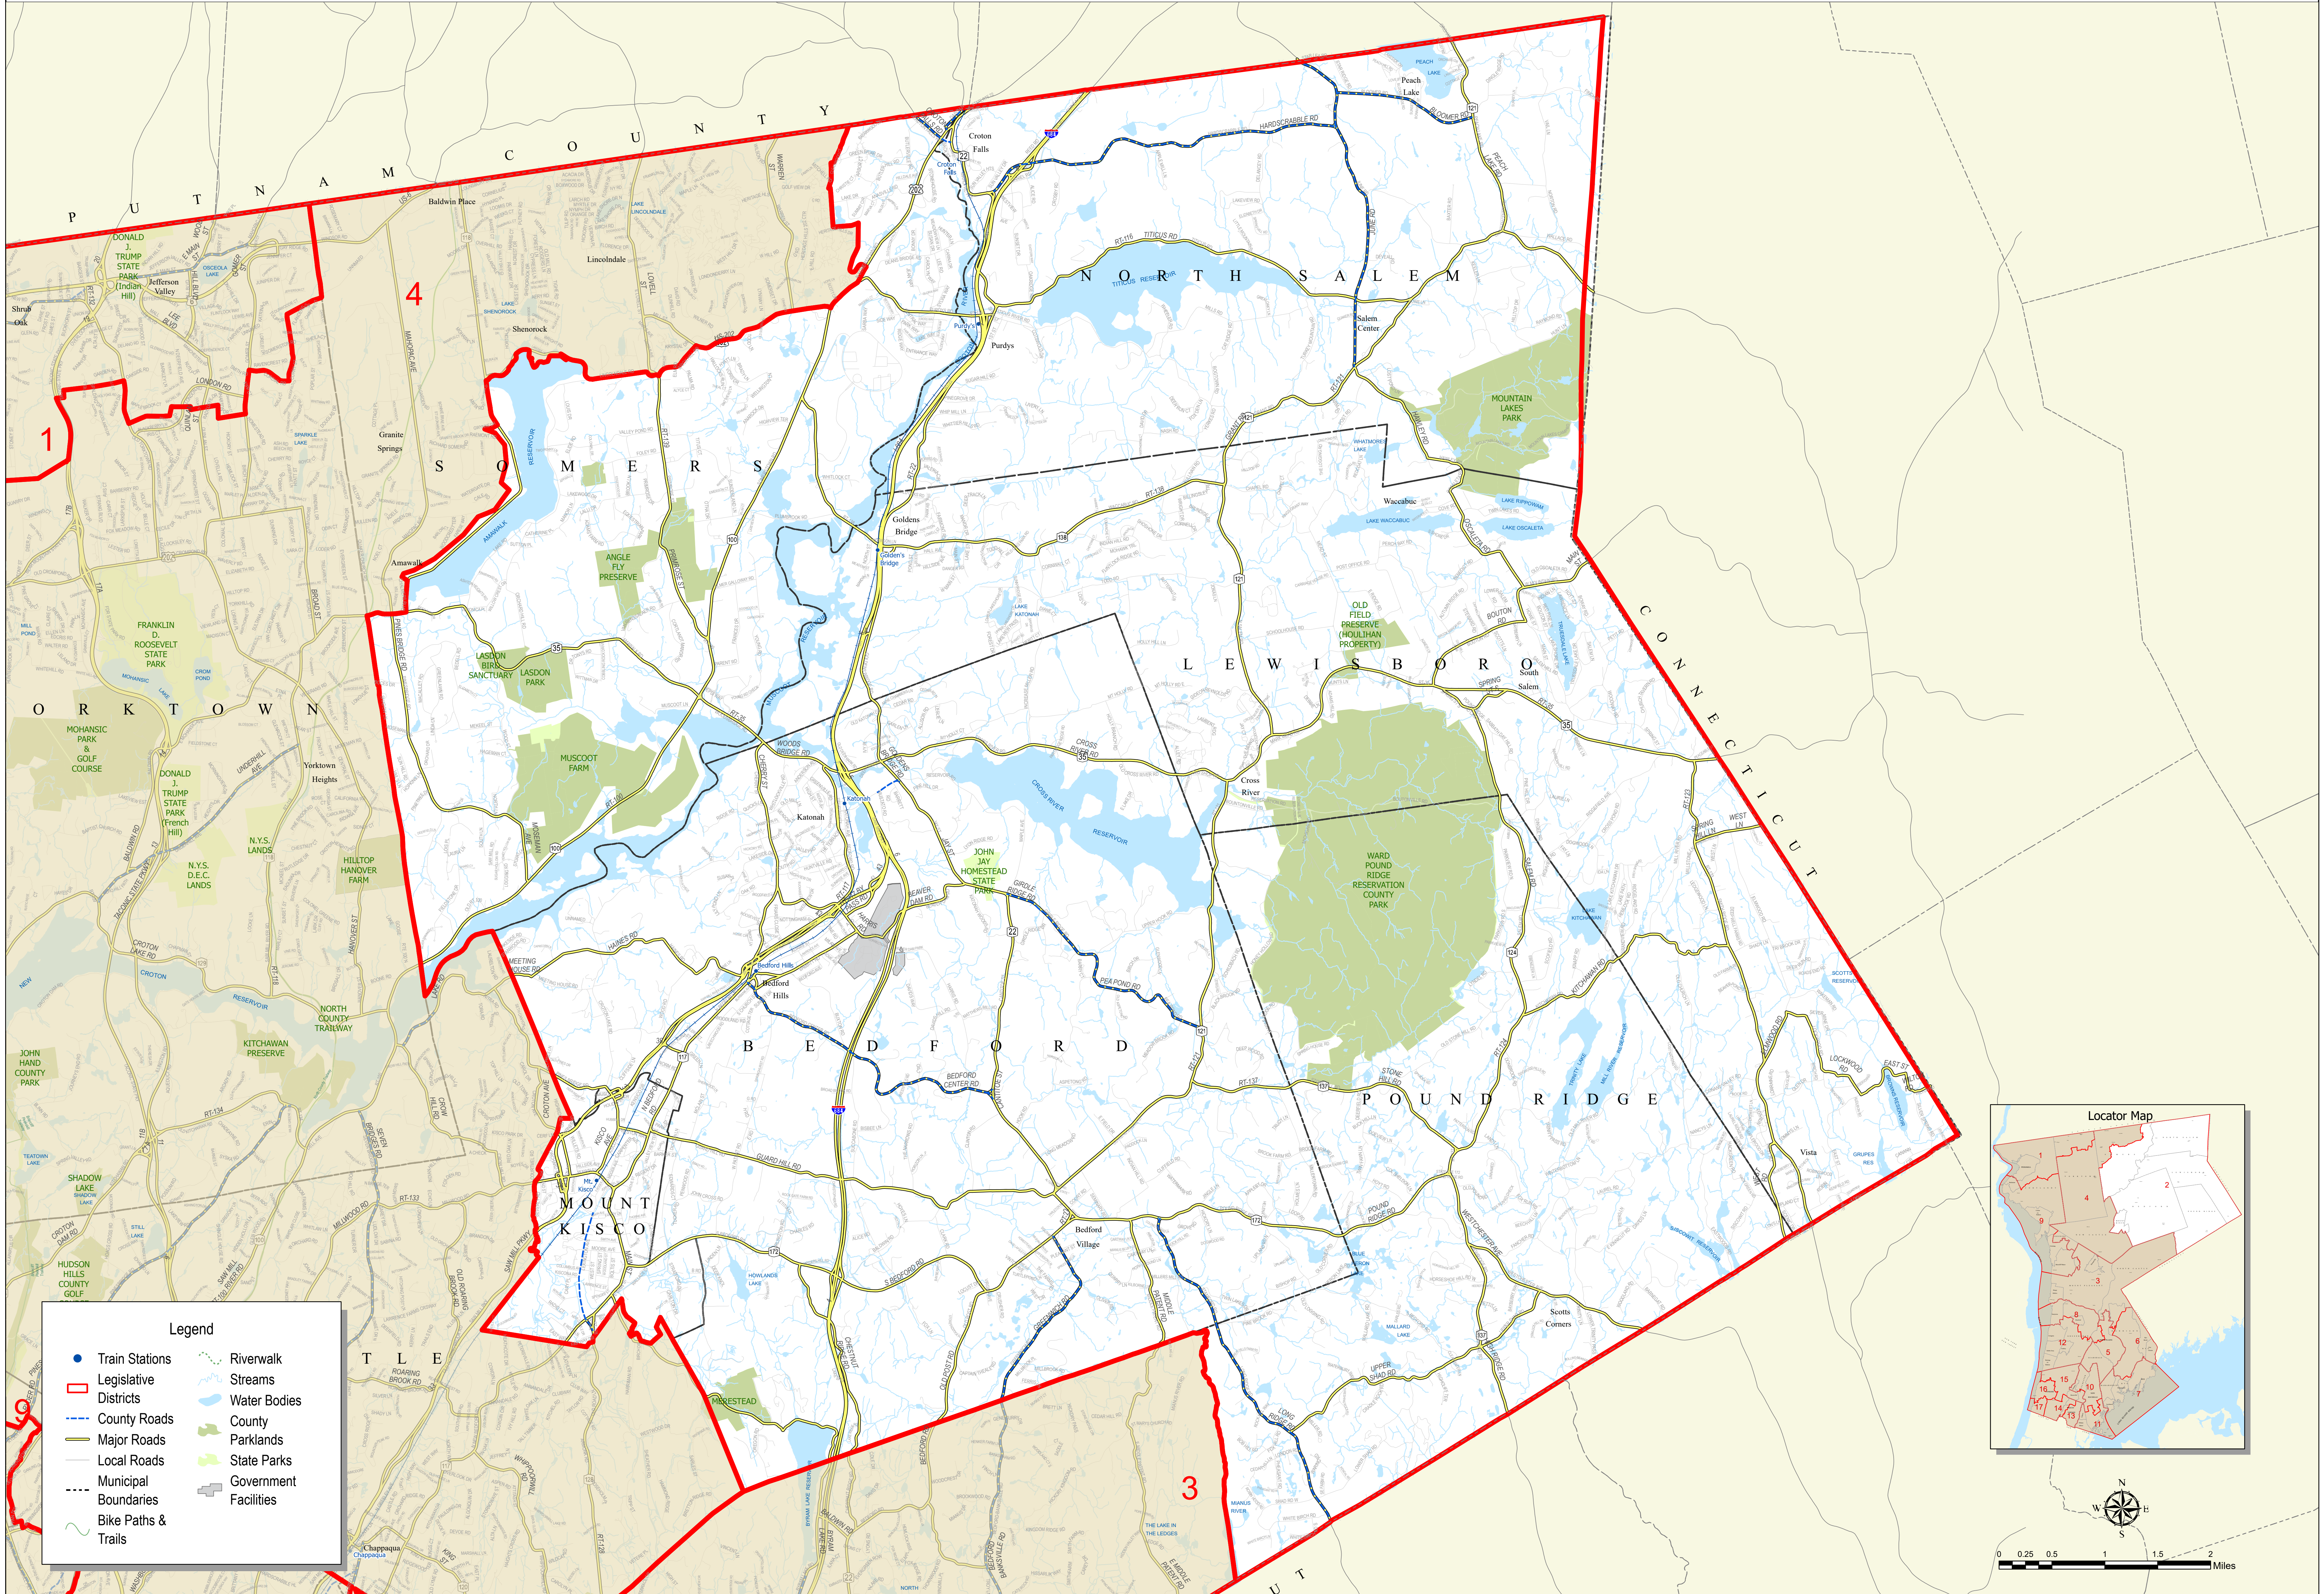

# WESTCHESTER COUNTY, NEW YORK

**Legend**

- Train Stations
- ▭ Legislative Districts
- County Roads
- Major Roads
- Local Roads
- - - Municipal Boundaries
- ~ Bike Paths & Trails
- ~ Riverwalk
- ~ Streams
- ~ Water Bodies
- ~ County Parklands
- ~ State Parks
- ~ Government Facilities

## Legislative District 2