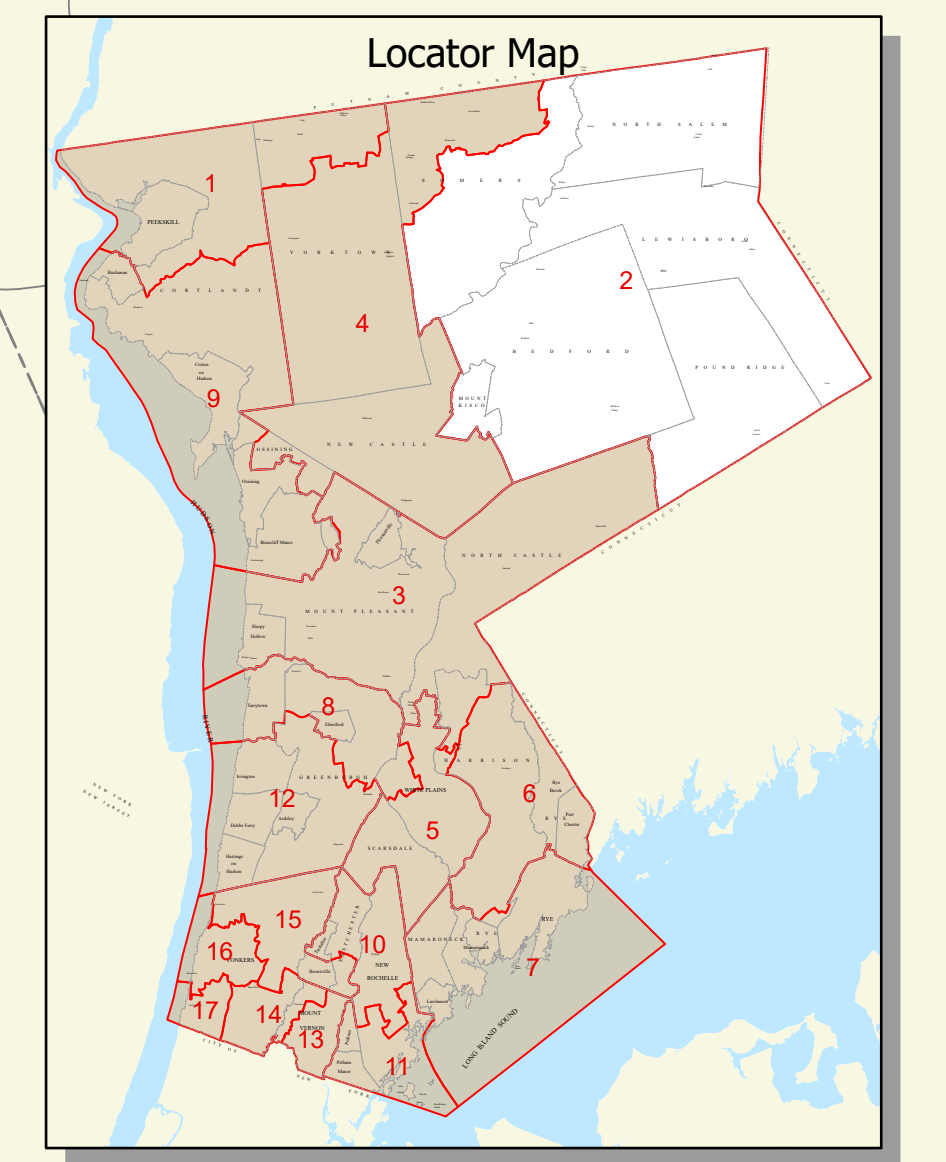

# WESTCHESTER COUNTY, NEW YORK

**Legend**

- Train Stations
- ▭ Legislative Districts
- County Roads
- Major Roads
- Local Roads
- - - Municipal Boundaries
- ~ Bike Paths & Trails
- ~ Riverwalk
- ~ Streams
- ~ Water Bodies
- ~ County Parklands
- ~ State Parks
- ~ Government Facilities

## Legislative District 2