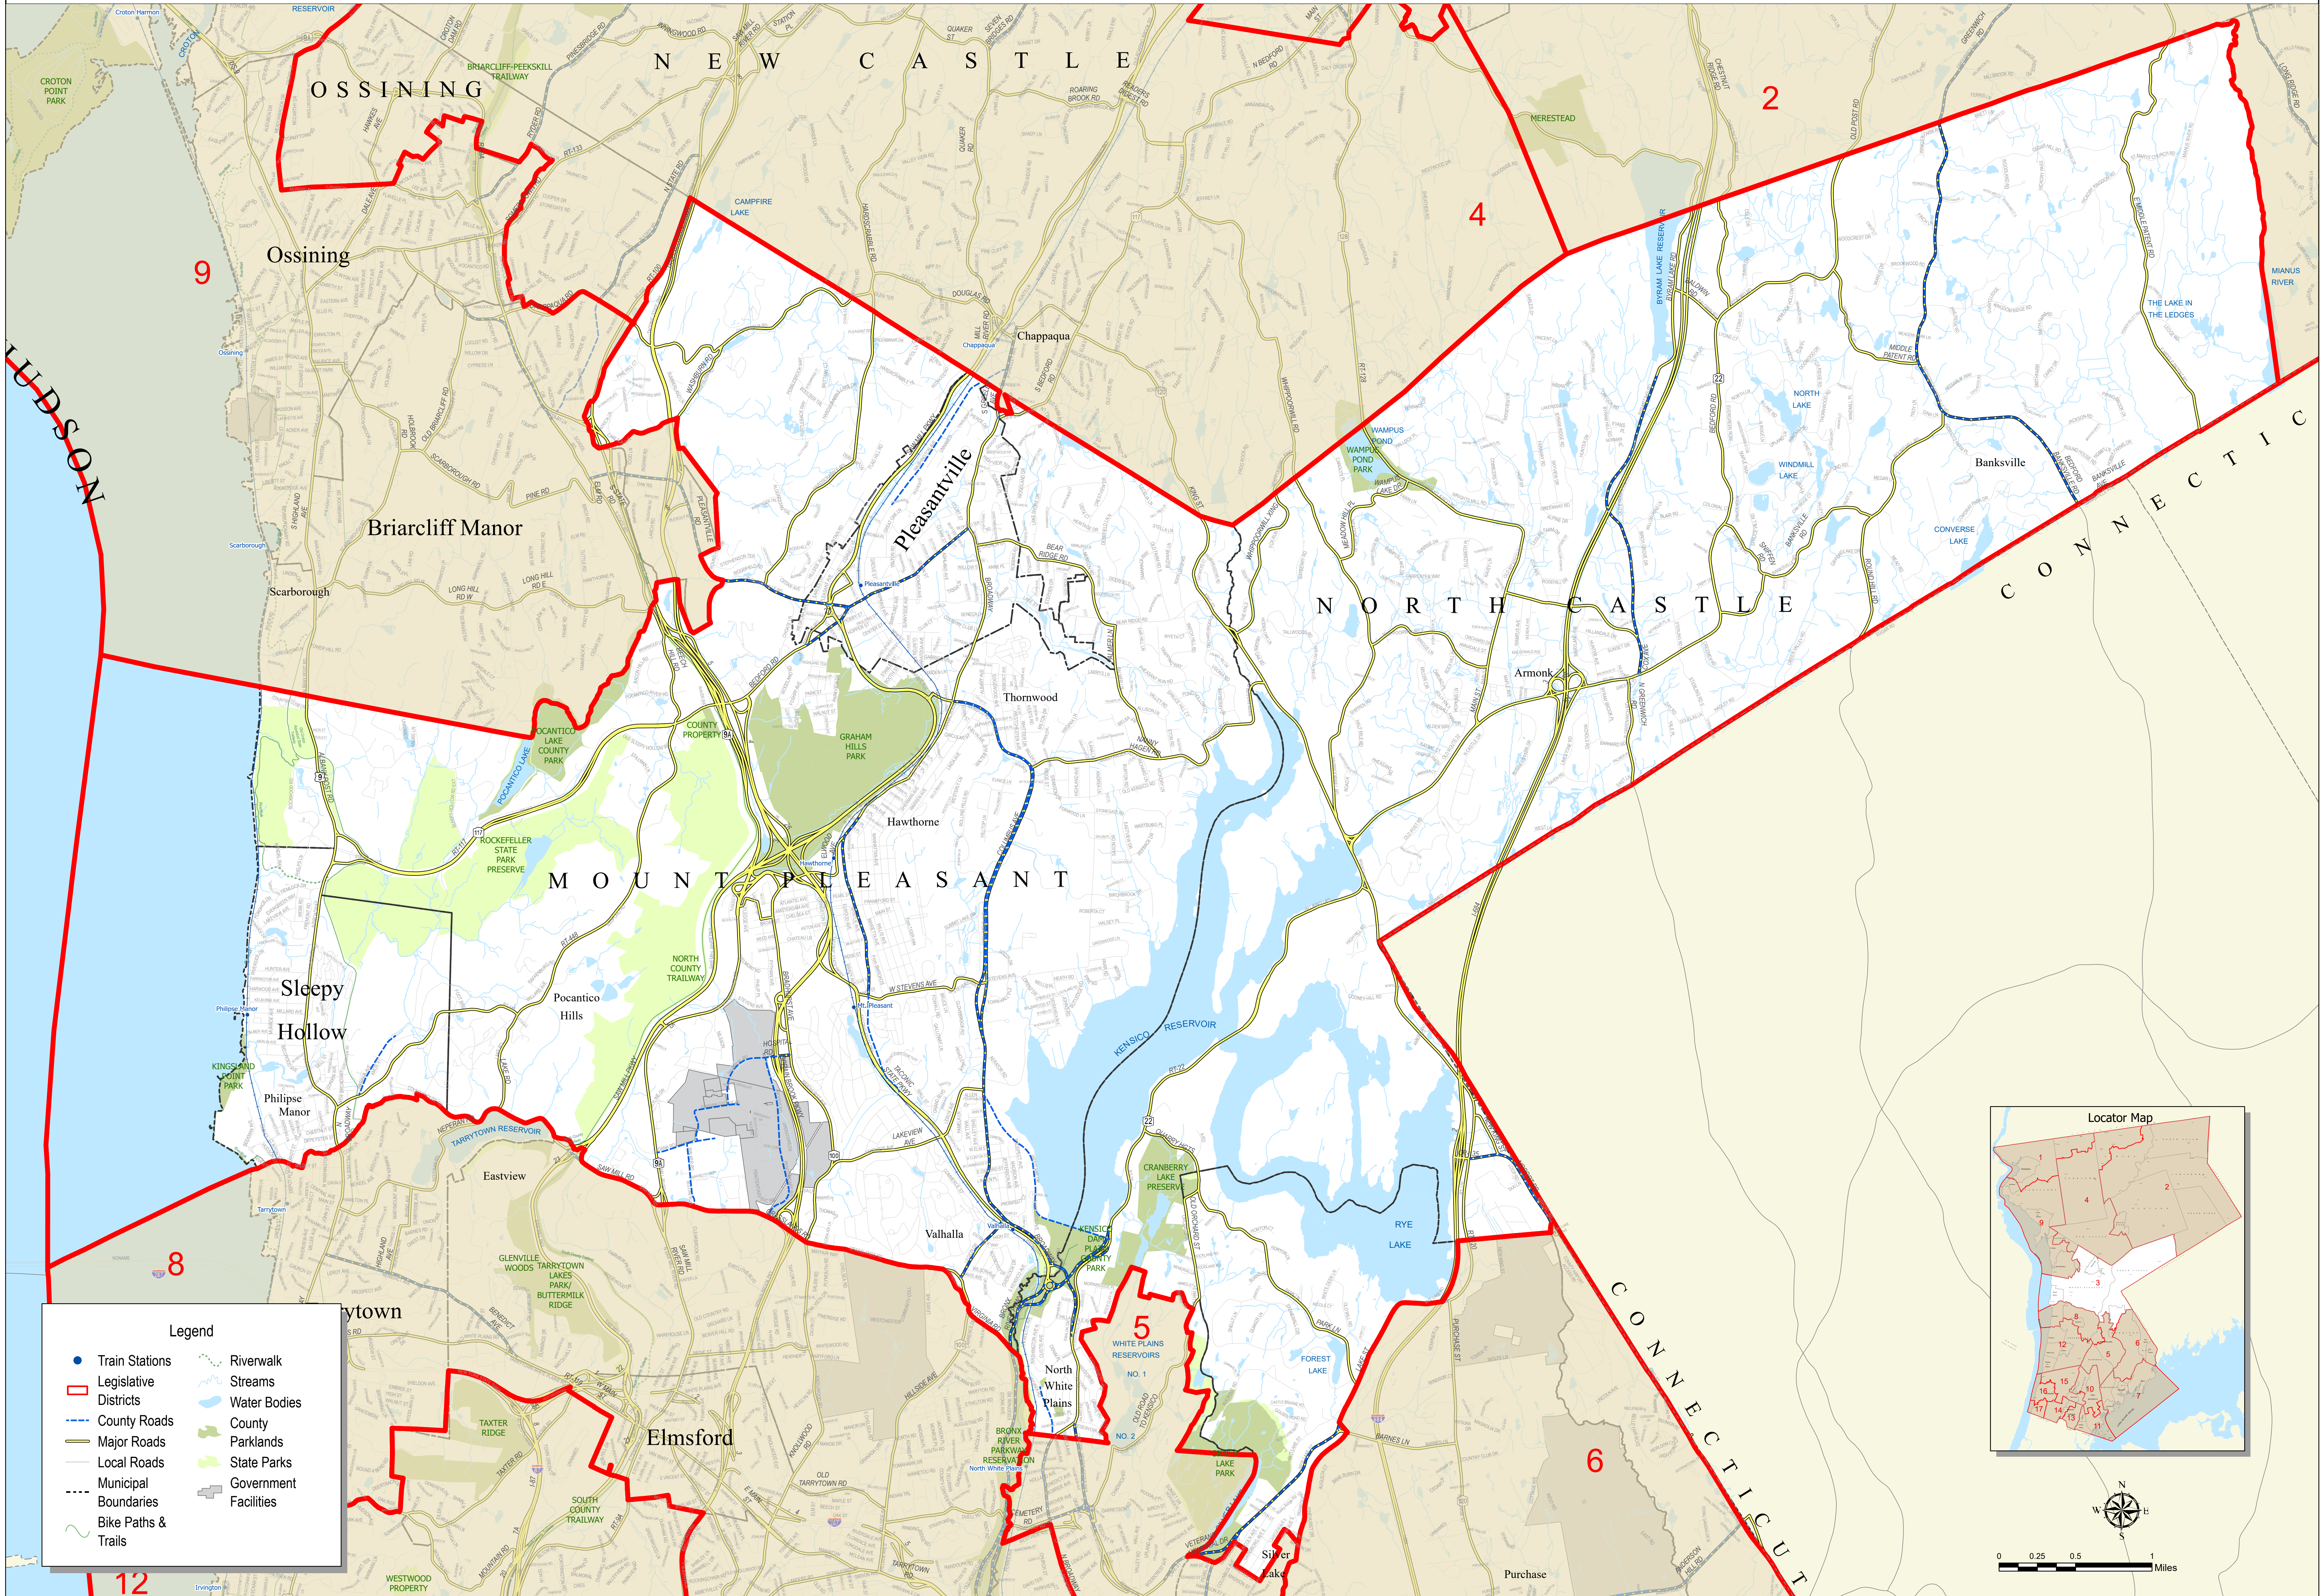

WESTCHESTER COUNTY, NEW YORK

Legend

- Train Stations
- ▭ Legislative Districts
- County Roads
- Major Roads
- Local Roads
- Municipal Boundaries
- ~ Bike Paths & Trails
- ~ Riverwalk
- ~ Streams
- ~ Water Bodies
- ~ County Parkslands
- ~ State Parks
- ~ Government Facilities

Legislative District 3