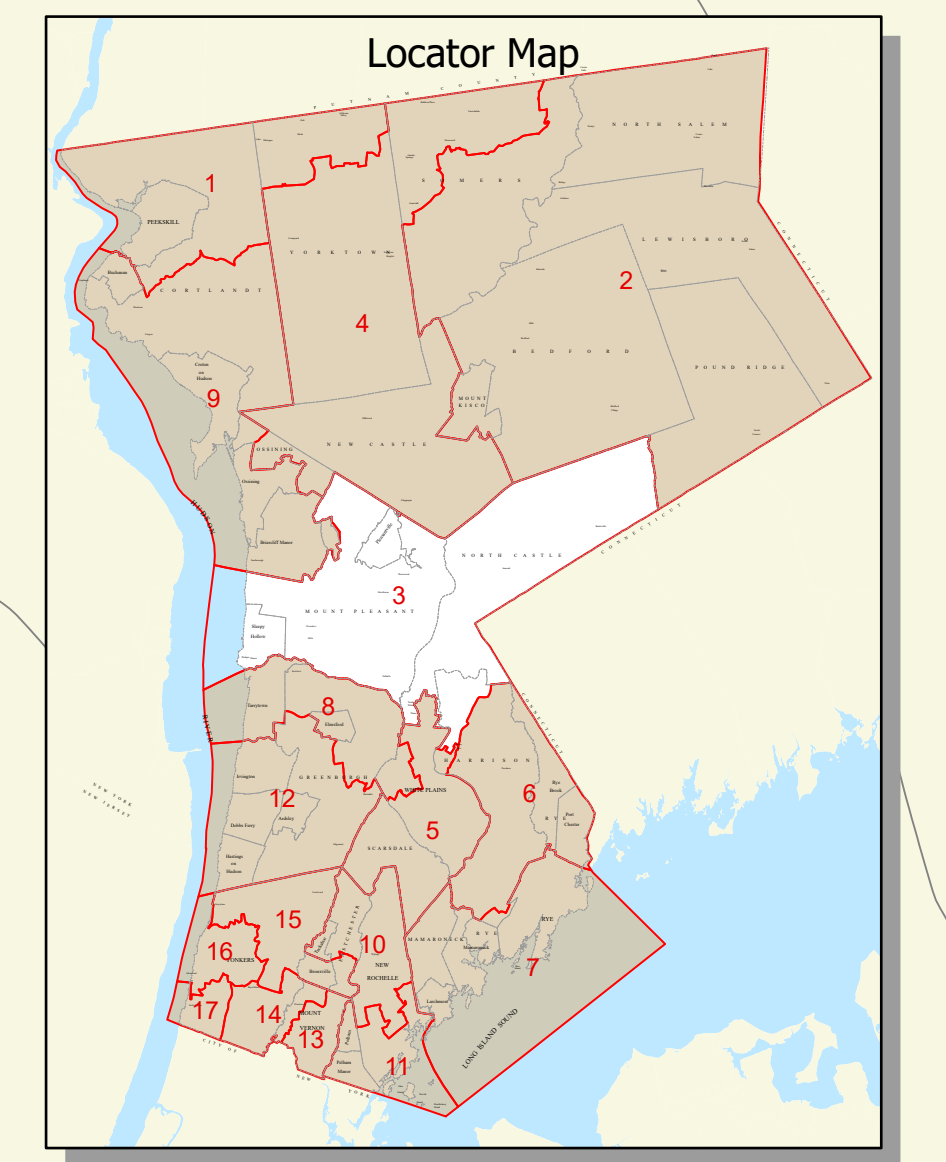

WESTCHESTER COUNTY, NEW YORK

Legend

- Train Stations
- ▭ Legislative Districts
- County Roads
- Major Roads
- Local Roads
- Municipal Boundaries
- ~ Bike Paths & Trails
- ~ Riverwalk
- ~ Streams
- ~ Water Bodies
- ~ County Parkslands
- ~ State Parks
- ~ Government Facilities

Legislative District 3