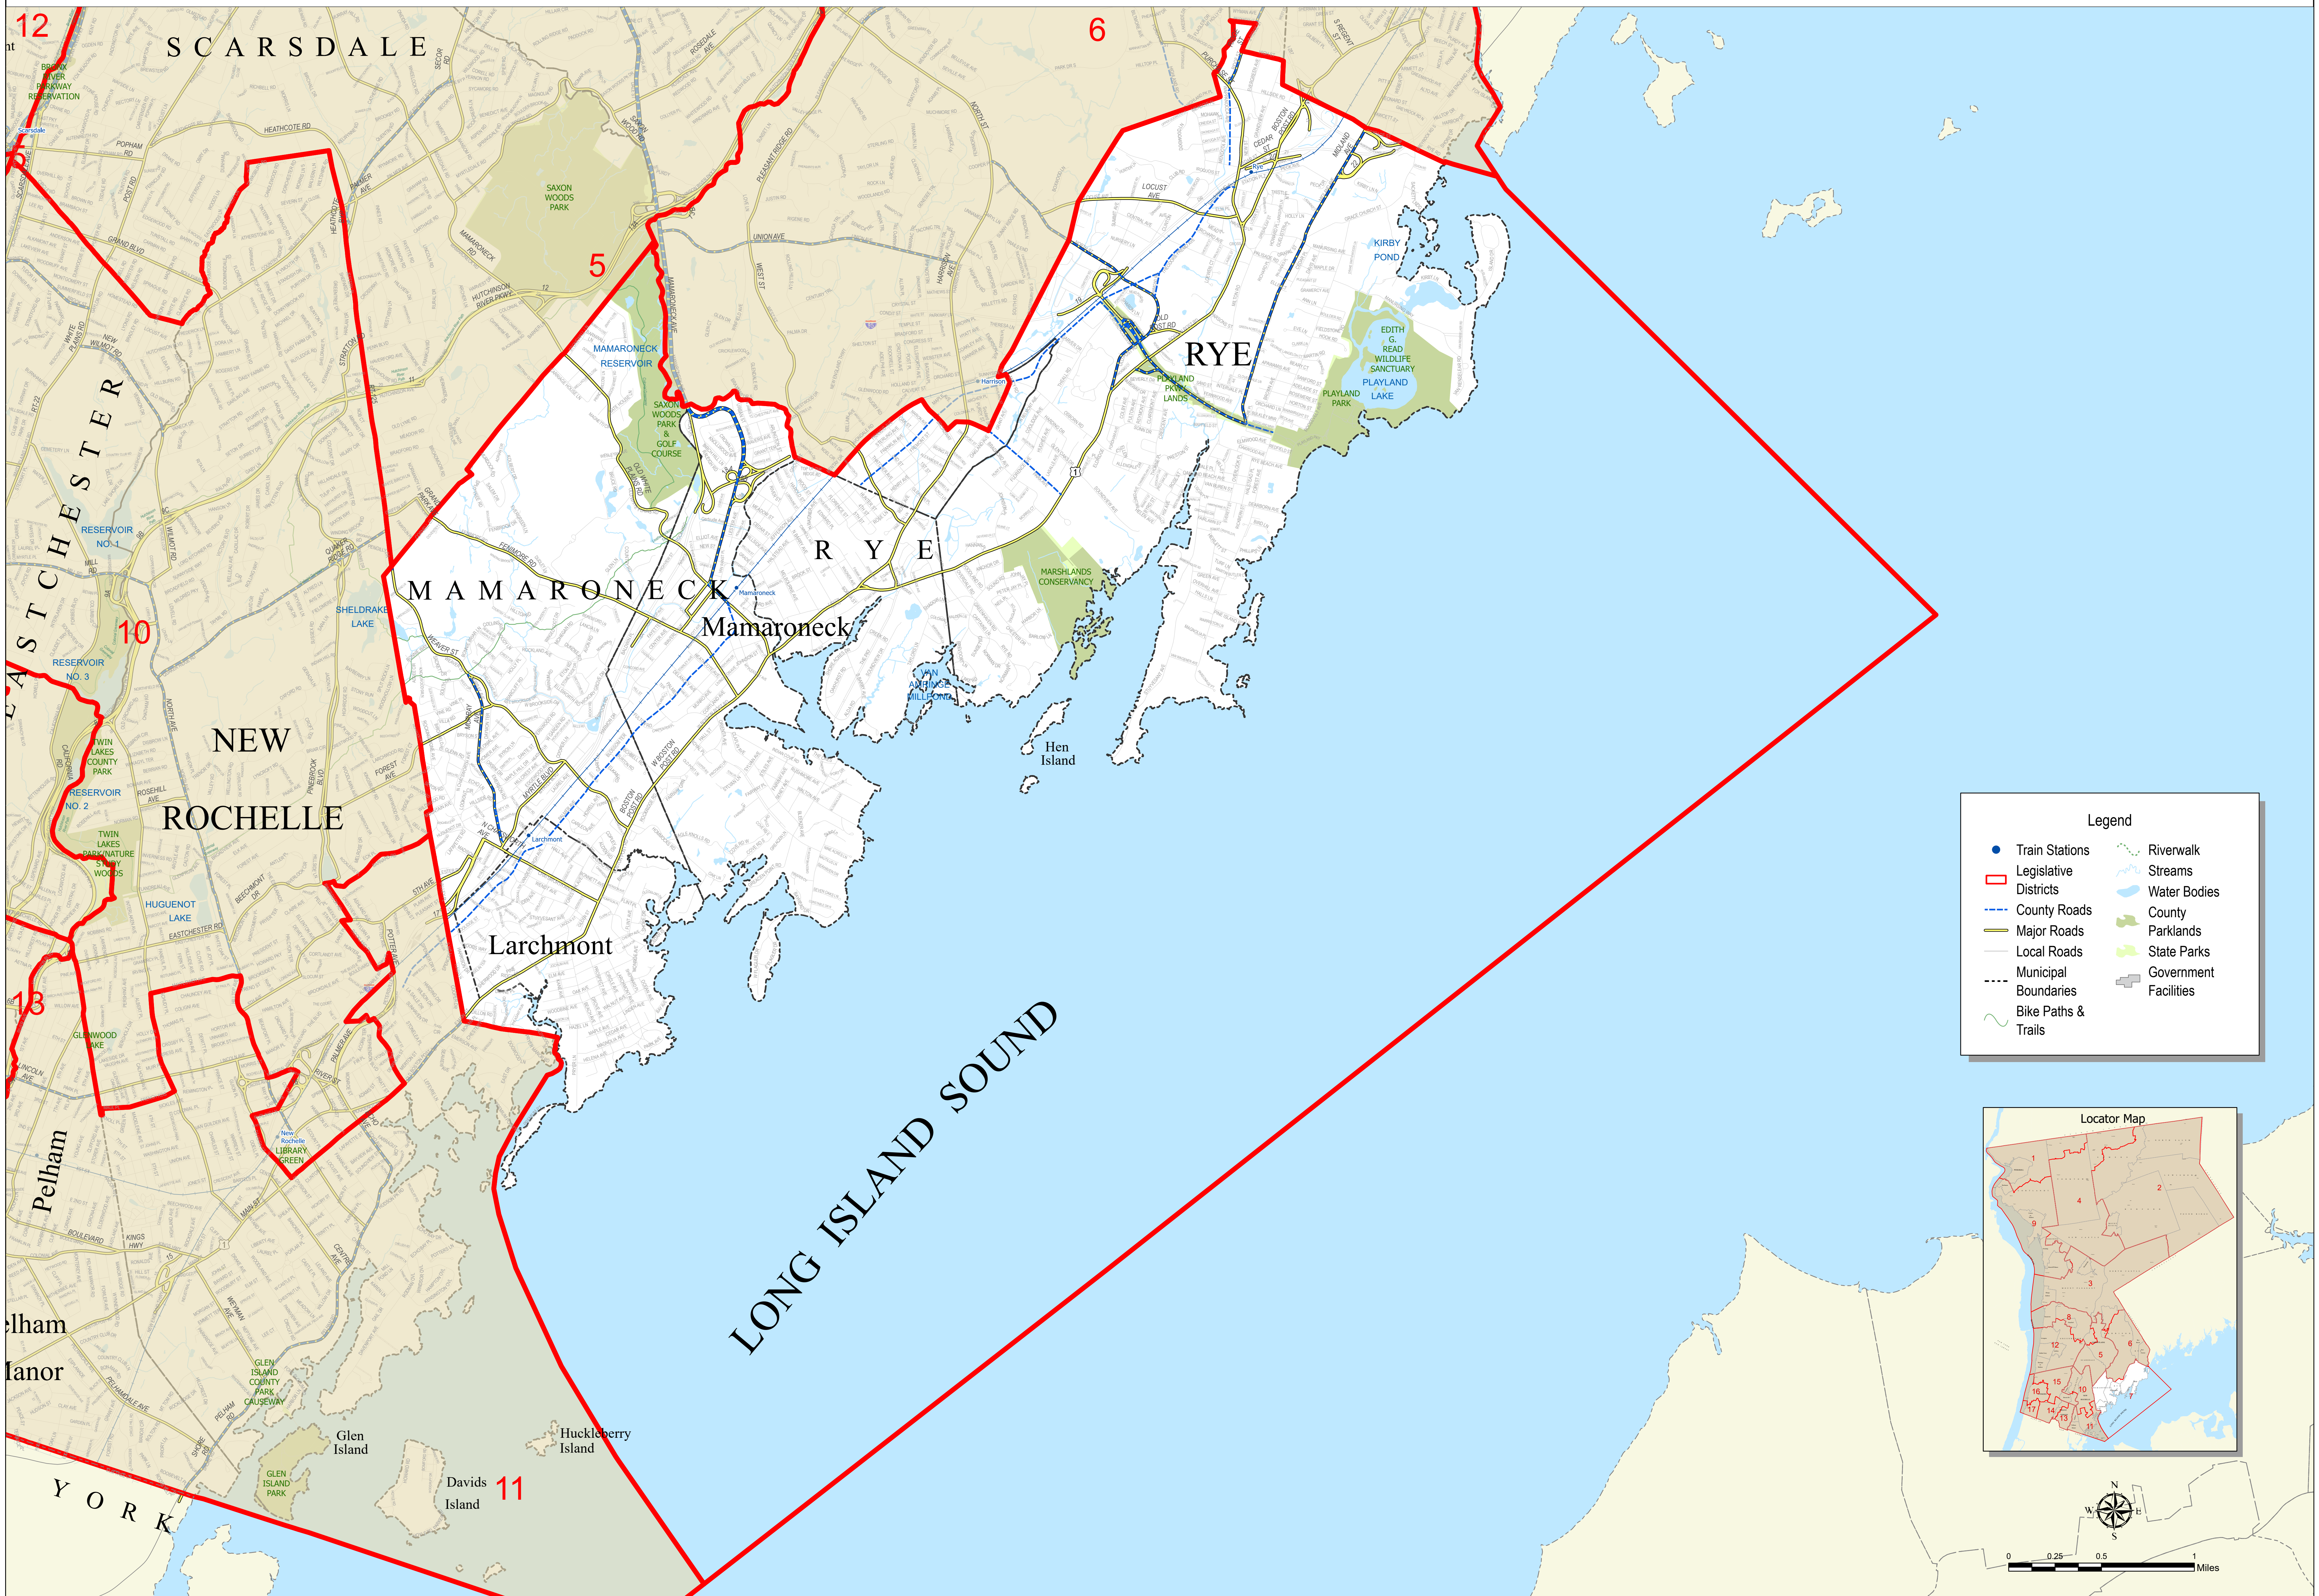

# WESTCHESTER COUNTY, NEW YORK

**Legend**

- Train Stations
- ▭ Legislative Districts
- County Roads
- Major Roads
- Local Roads
- Municipal Boundaries
- ~ Bike Paths & Trails
- ~ Riverwalk
- ~ Streams
- ~ Water Bodies
- ~ County Parklands
- ~ State Parks
- ~ Government Facilities