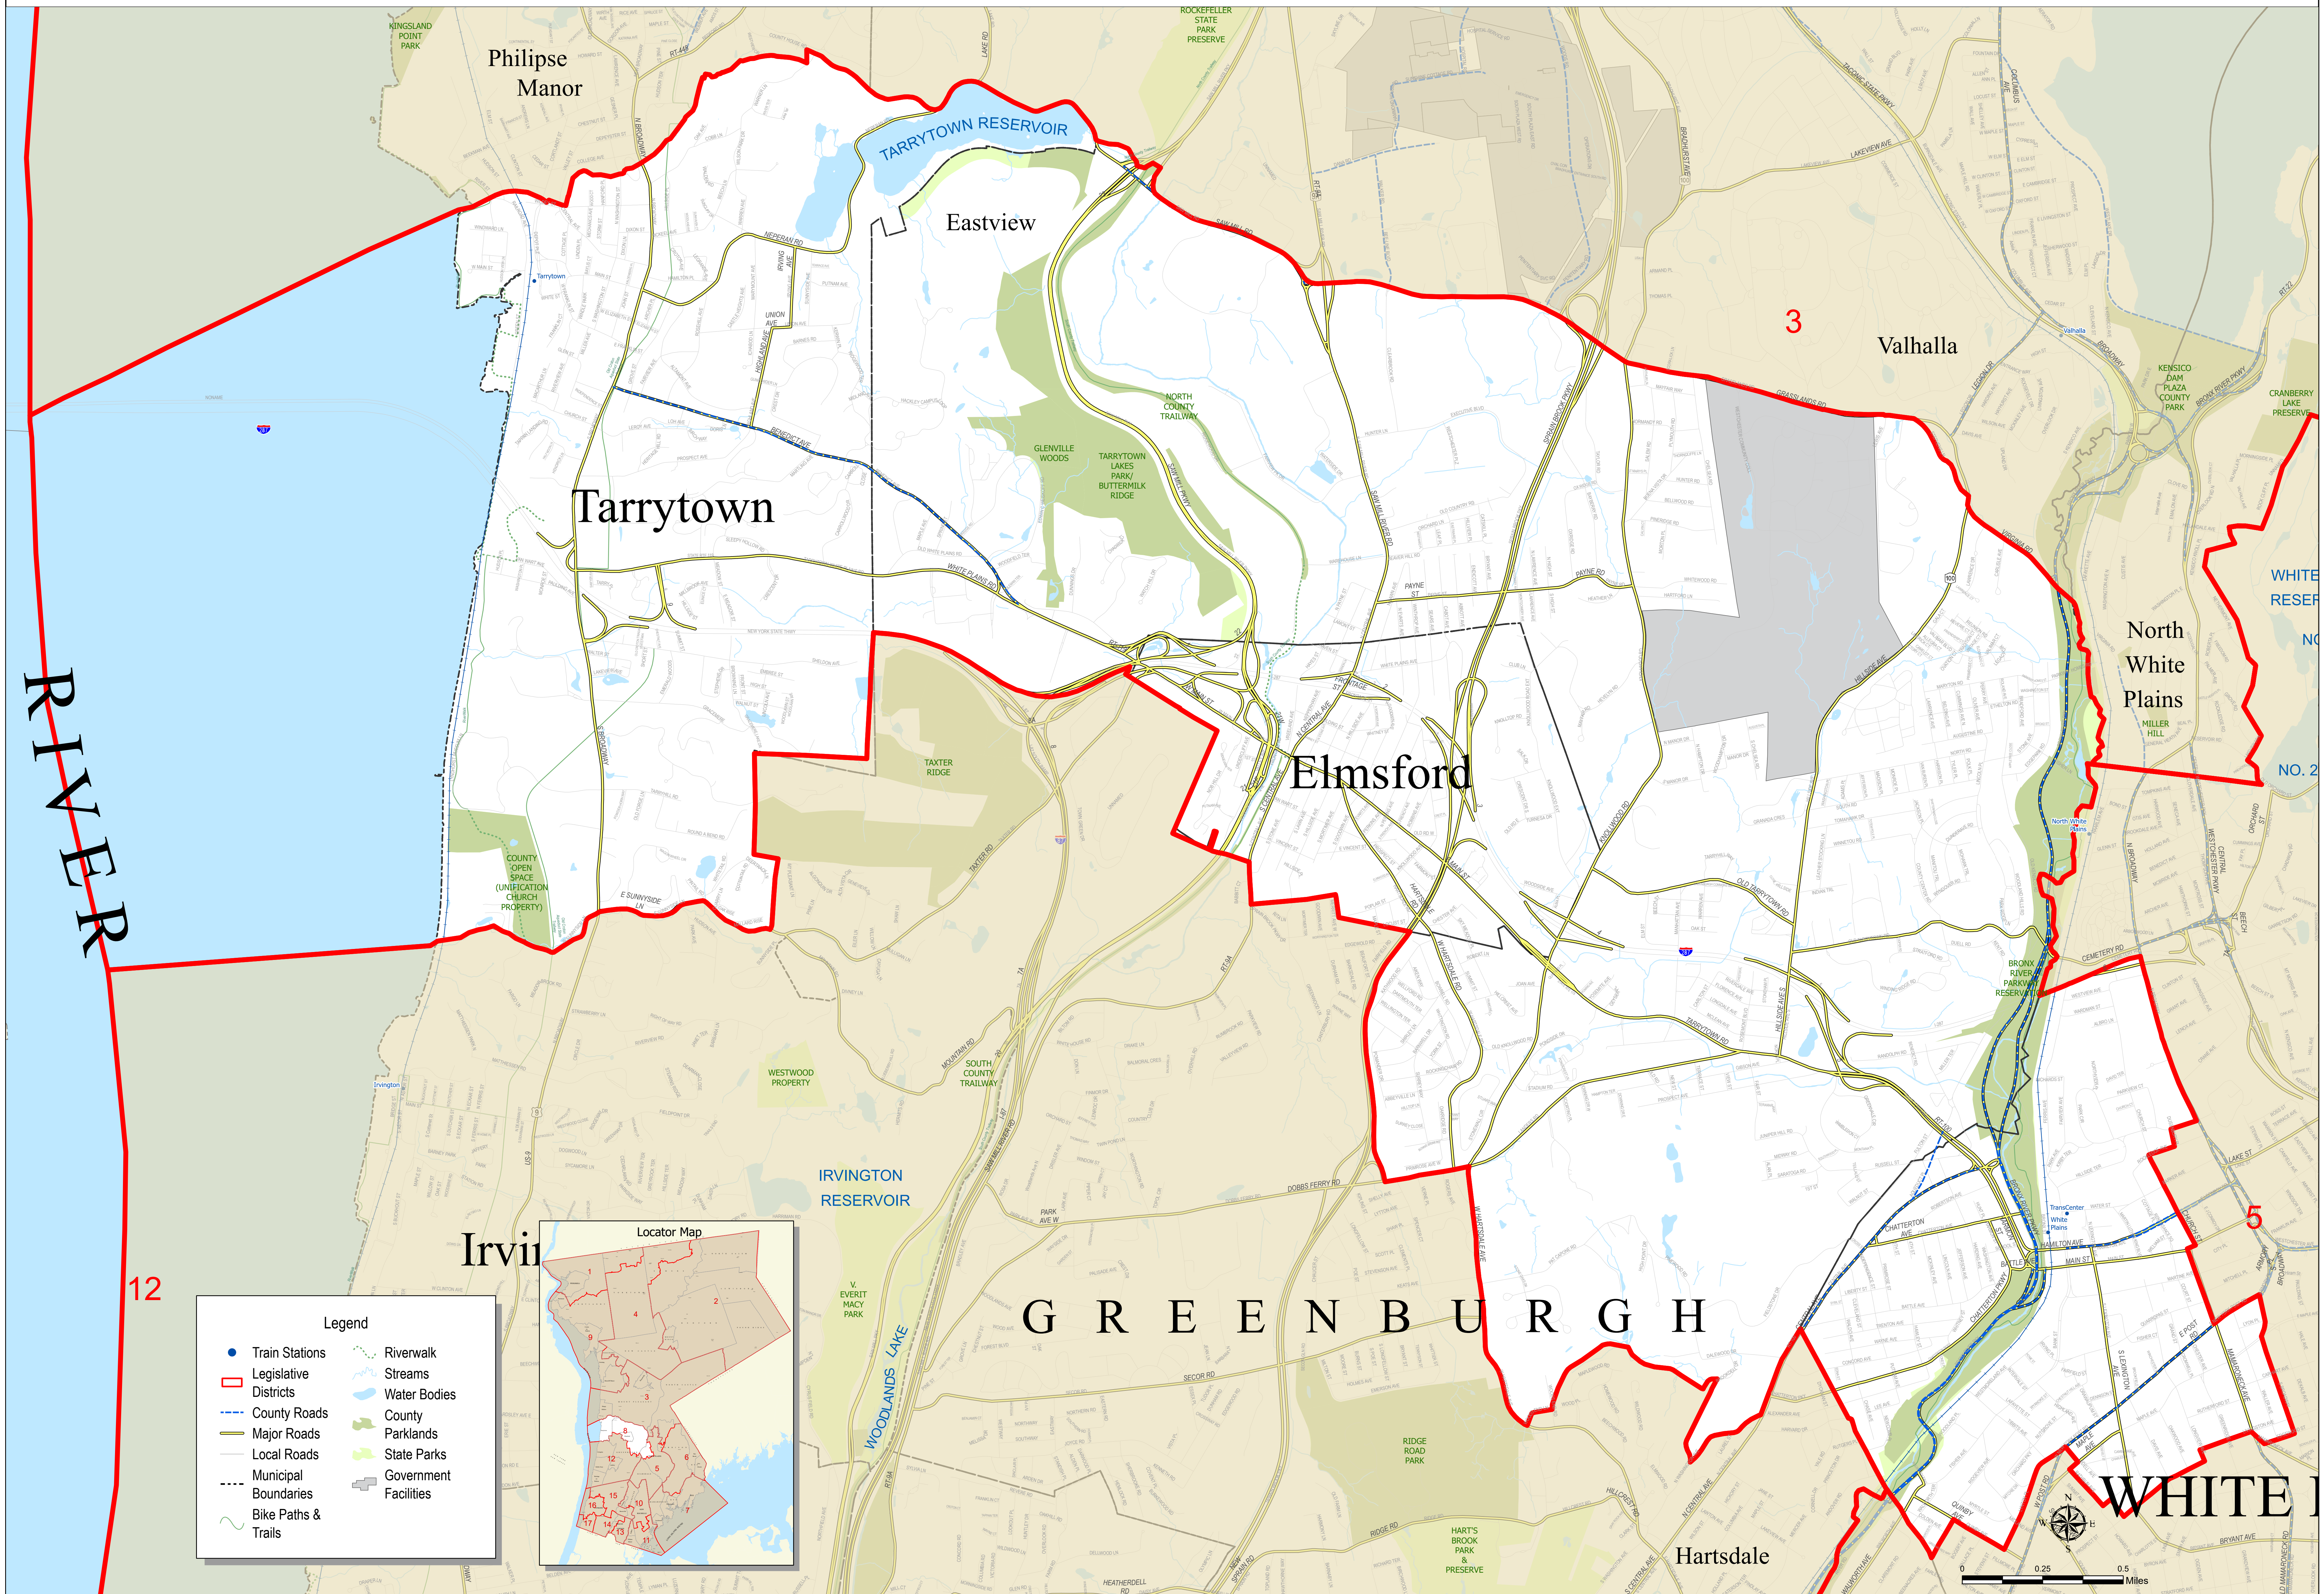

# WESTCHESTER COUNTY, NEW YORK

RIVER

G R E E N B U R G H

WHITE PLAINS

Philipse Manor

TARRYTOWN RESERVOIR

Eastview

3

Valhalla

Tarrytown

Elmsford

North White Plains

WHITE RESERVOIR  
NO. 2

IRVINGTON RESERVOIR

Irvington

- Legend
- Train Stations
  - Legislative Districts
  - County Roads
  - Major Roads
  - Local Roads
  - Municipal Boundaries
  - ~ Bike Paths & Trails
  - ~ Riverwalk
  - ~ Streams
  - ~ Water Bodies
  - ~ County Parklands
  - ~ State Parks
  - ~ Government Facilities