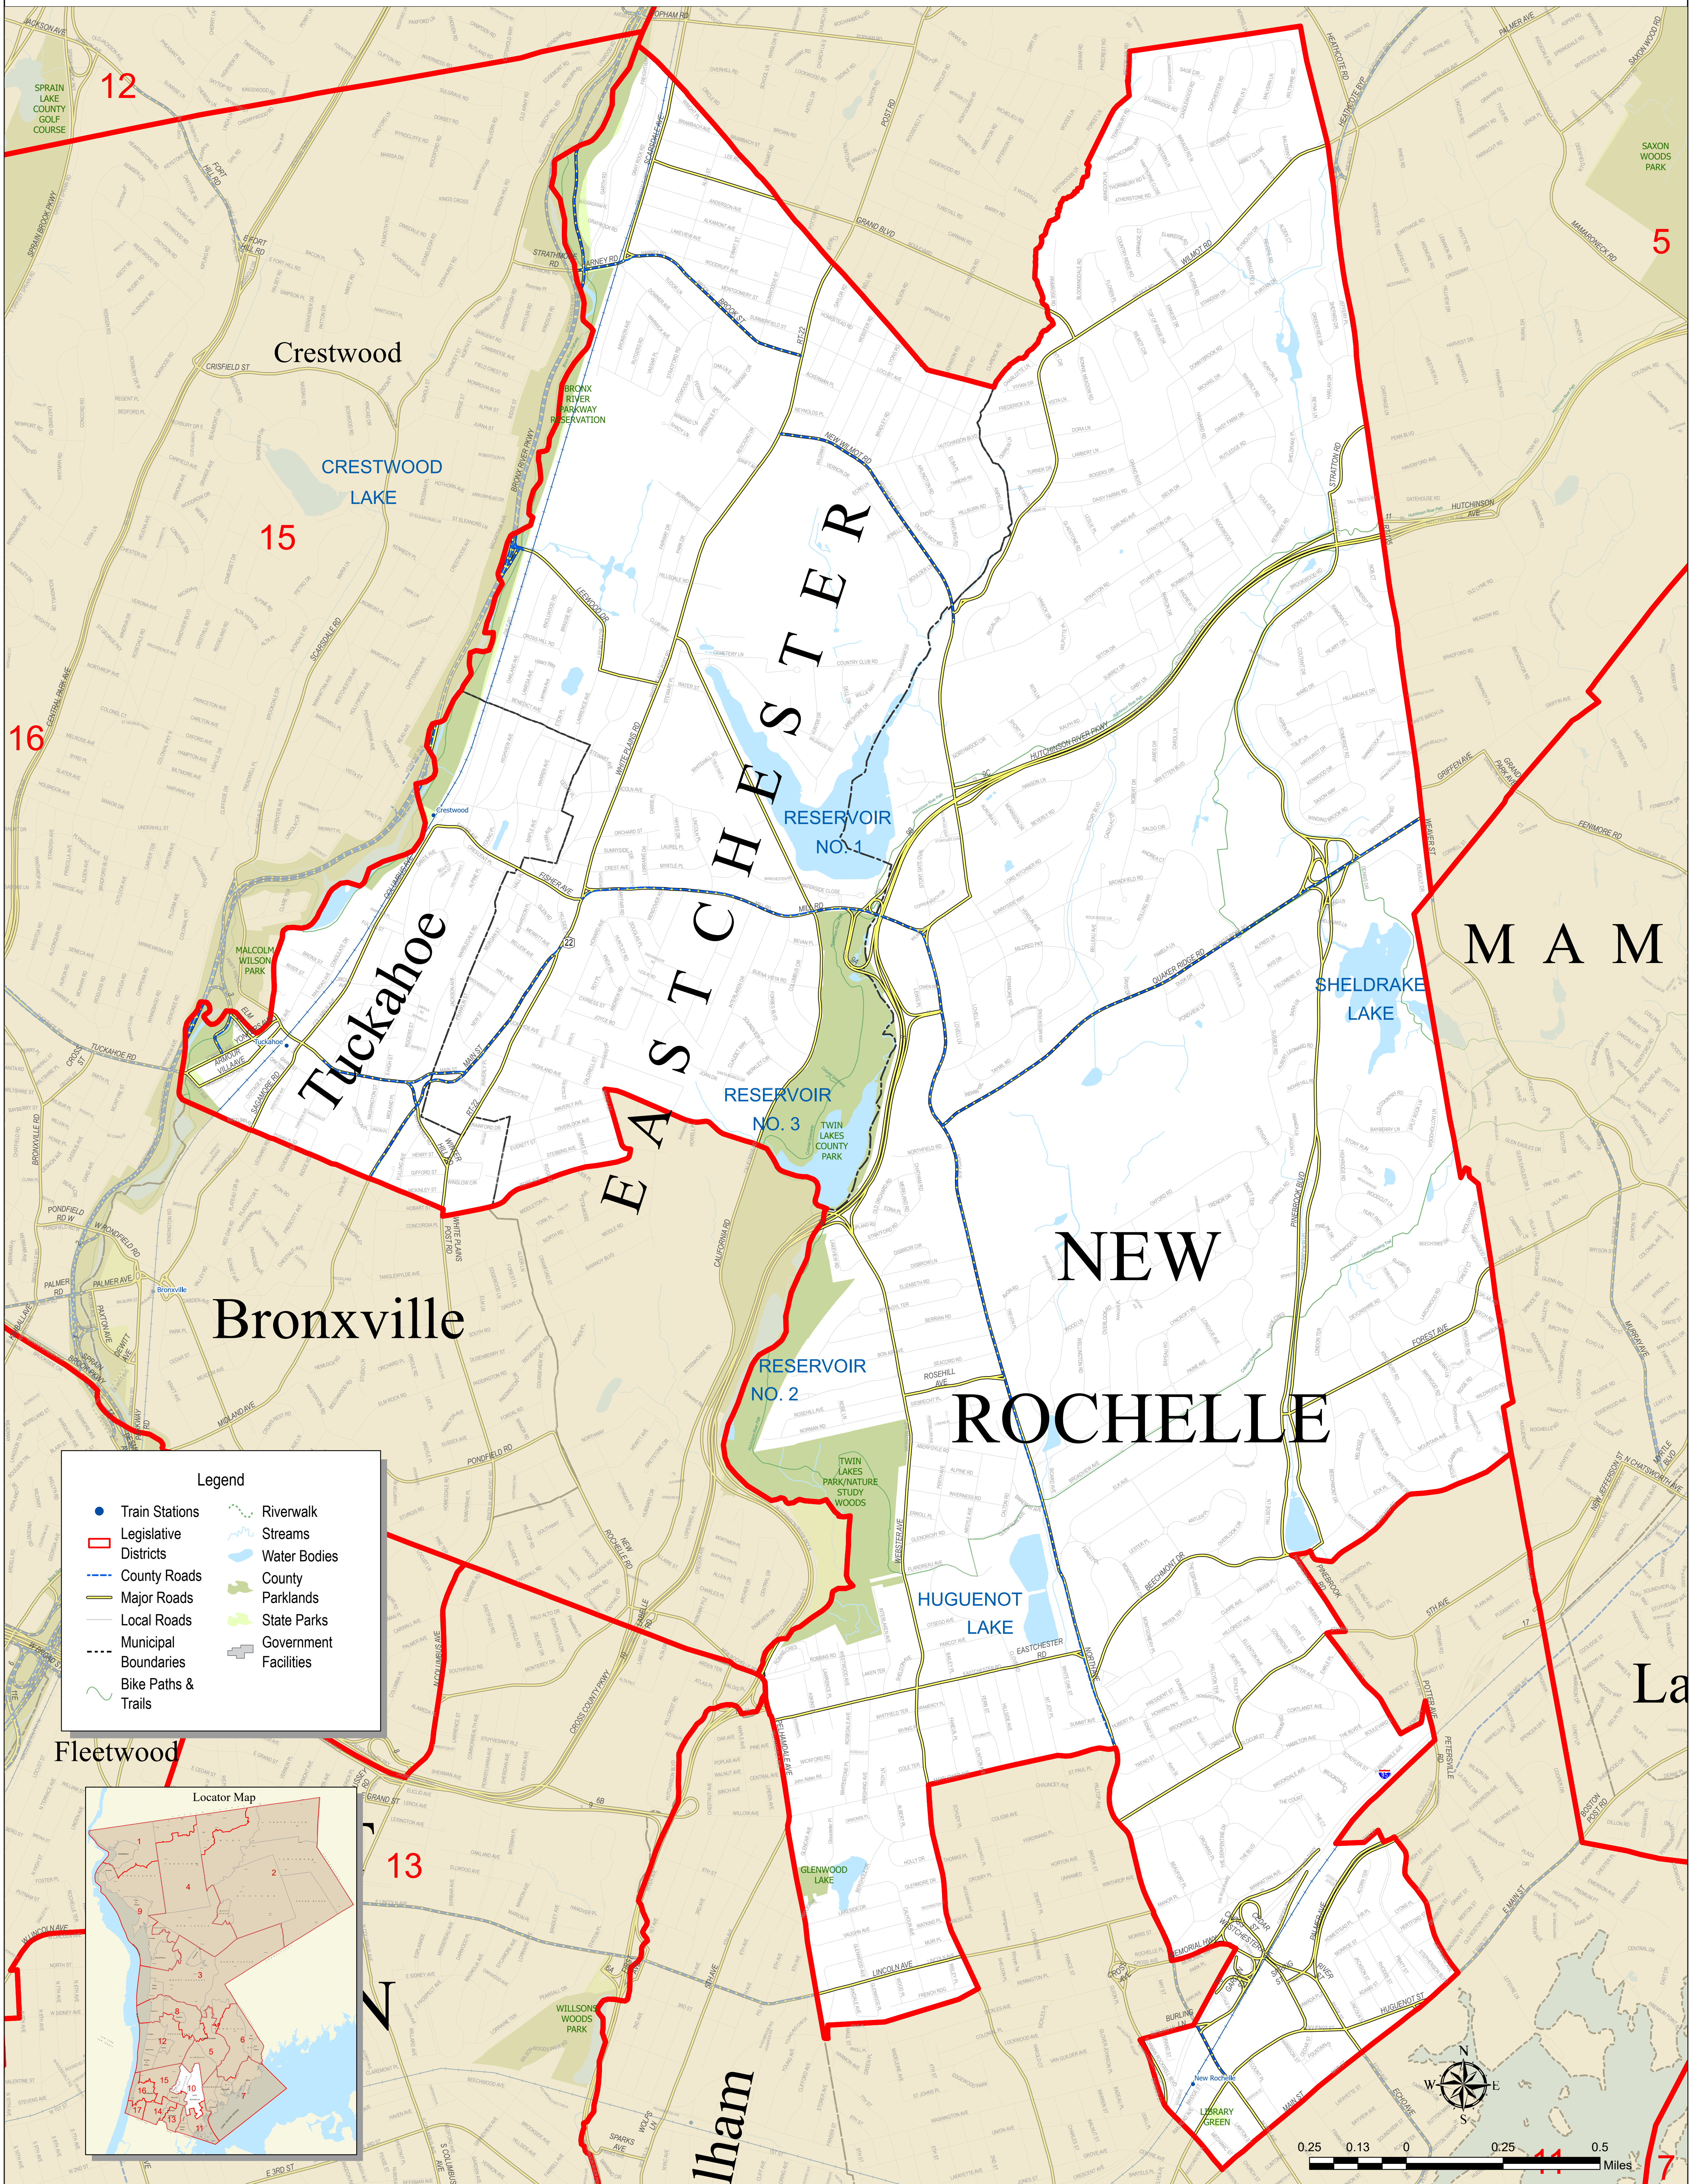

# WESTCHESTER COUNTY, NEW YORK

**Legend**

- Train Stations
- Legislative Districts
- County Roads
- Major Roads
- Local Roads
- Municipal Boundaries
- ~ Bike Paths & Trails
- ~ Riverwalk
- ~ Streams
- ~ Water Bodies
- ~ County Parklands
- ~ State Parks
- ~ Government Facilities