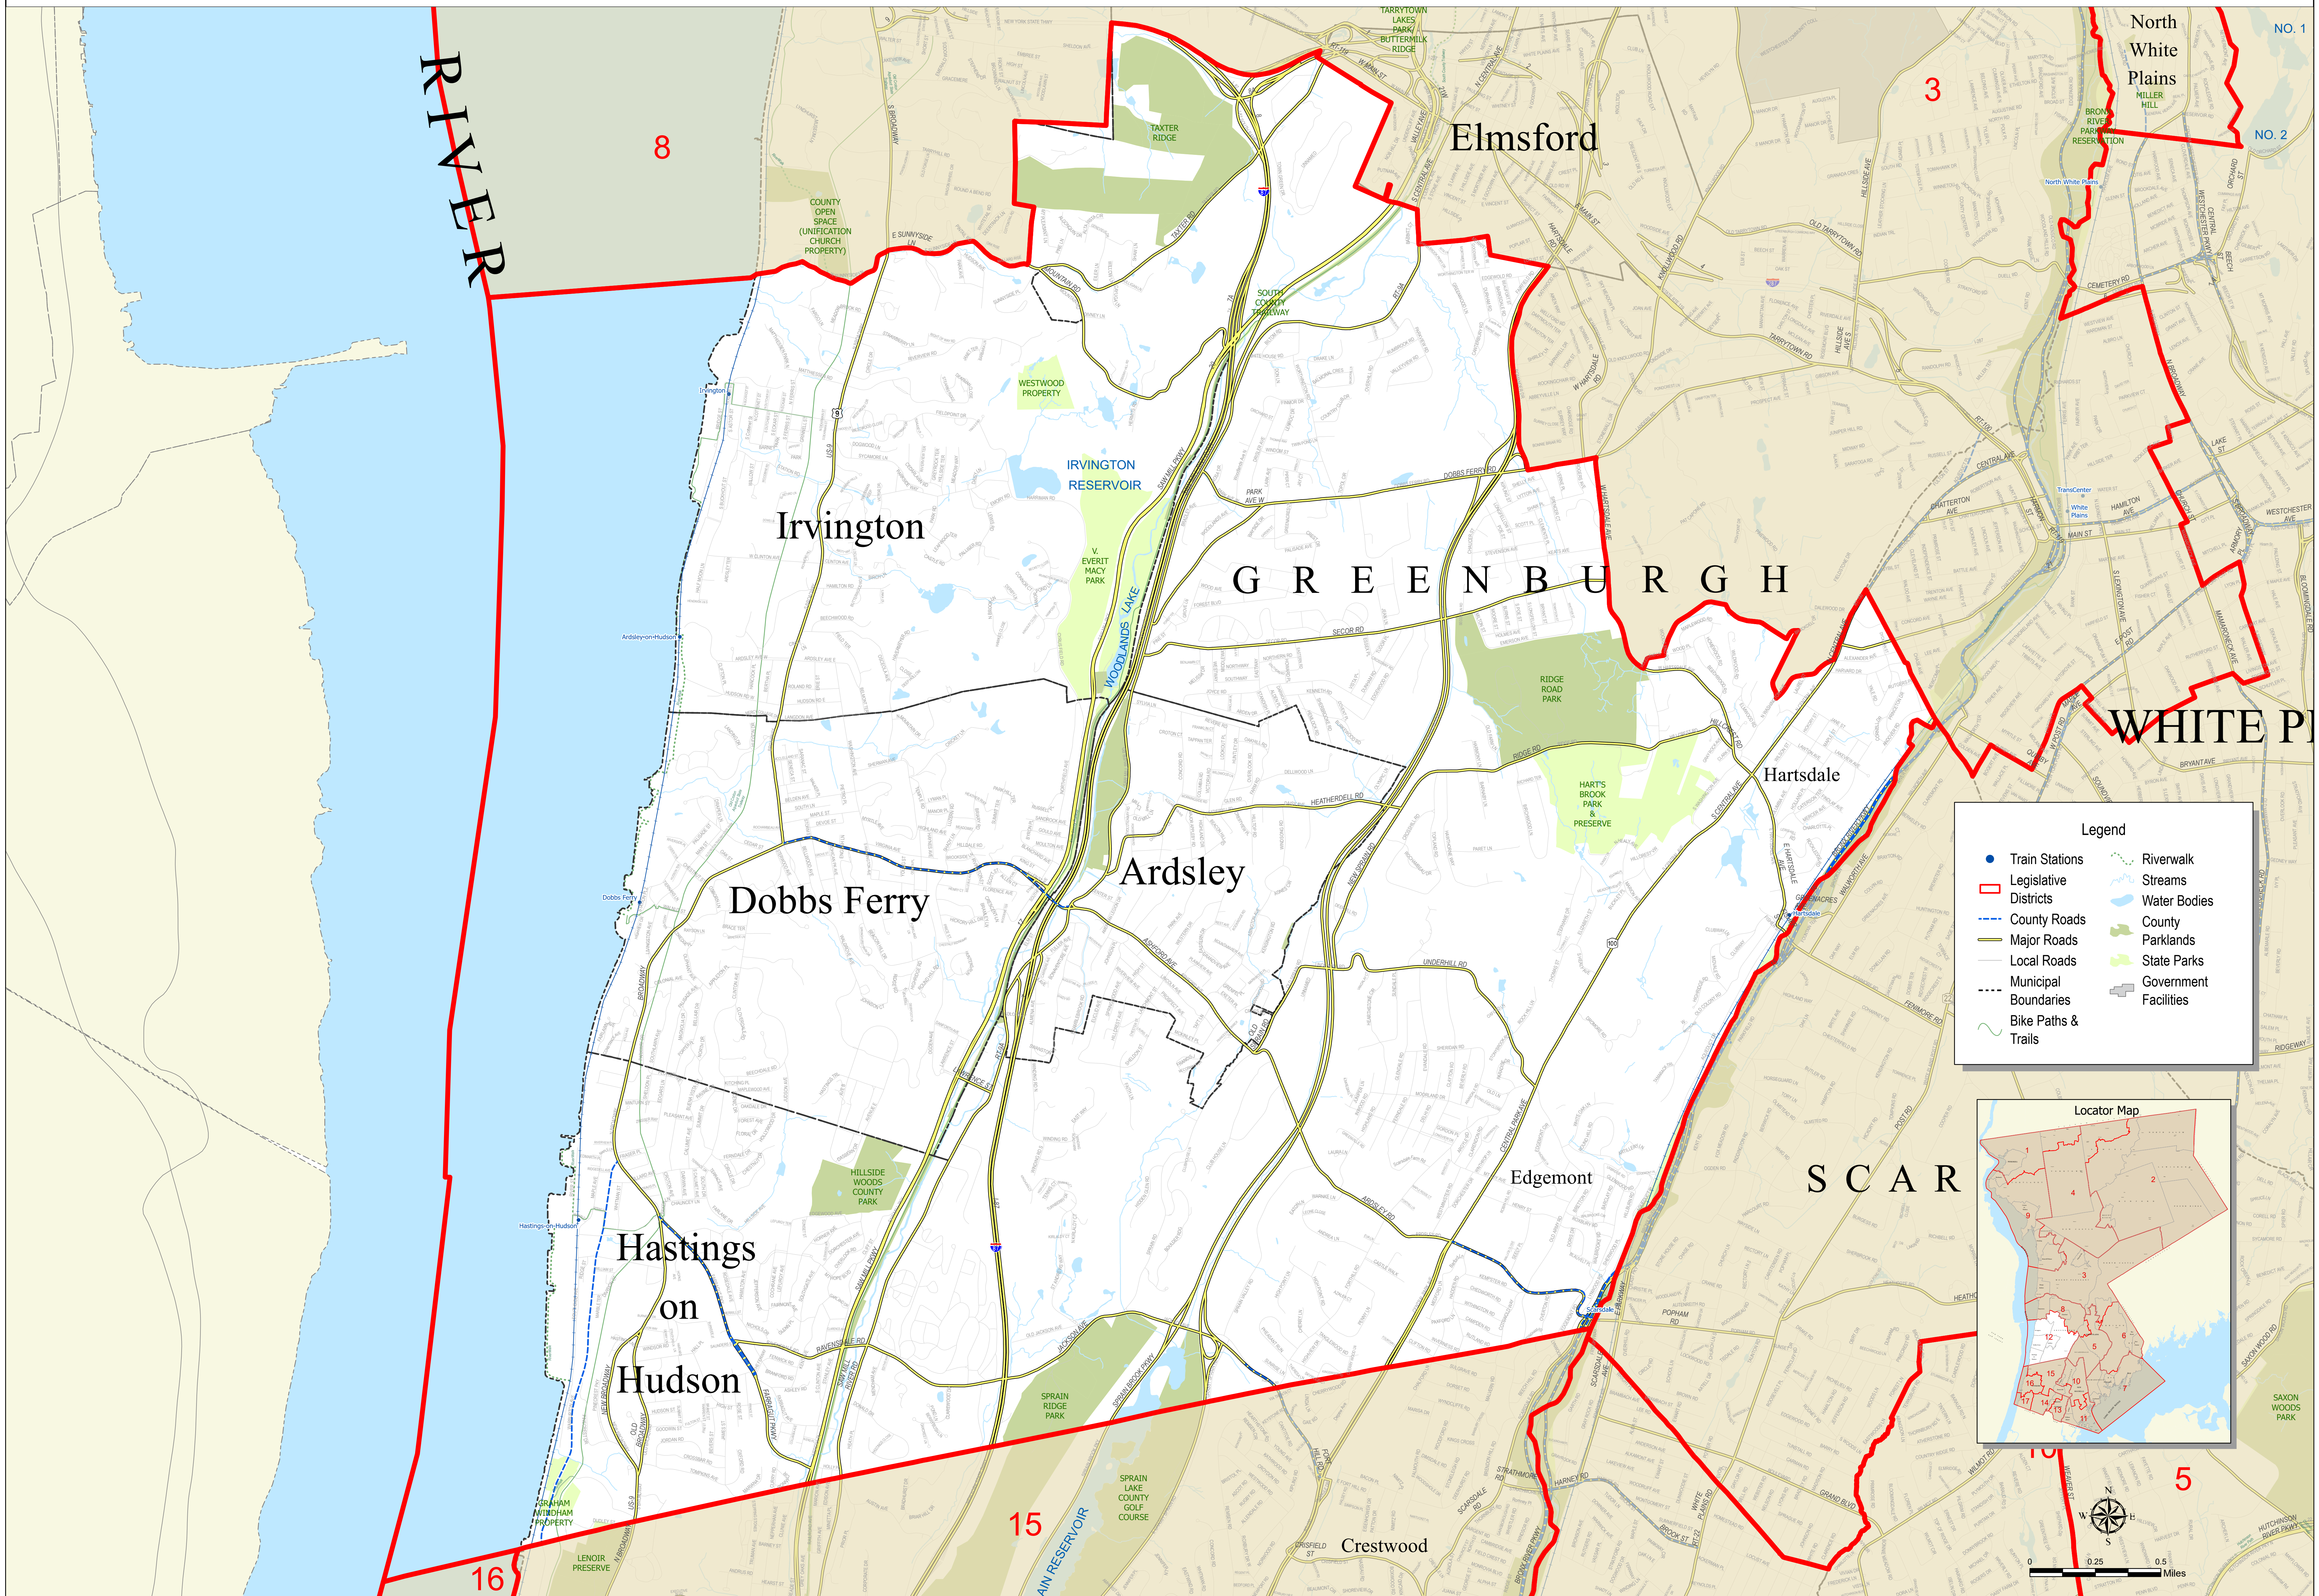

# WESTCHESTER COUNTY, NEW YORK

**Legend**

- Train Stations
- Legislative Districts
- County Roads
- Major Roads
- Local Roads
- Municipal Boundaries
- ~ Bike Paths & Trails
- ~ Riverwalk
- ~ Streams
- ~ Water Bodies
- ~ County Parklands
- ~ State Parks
- ~ Government Facilities