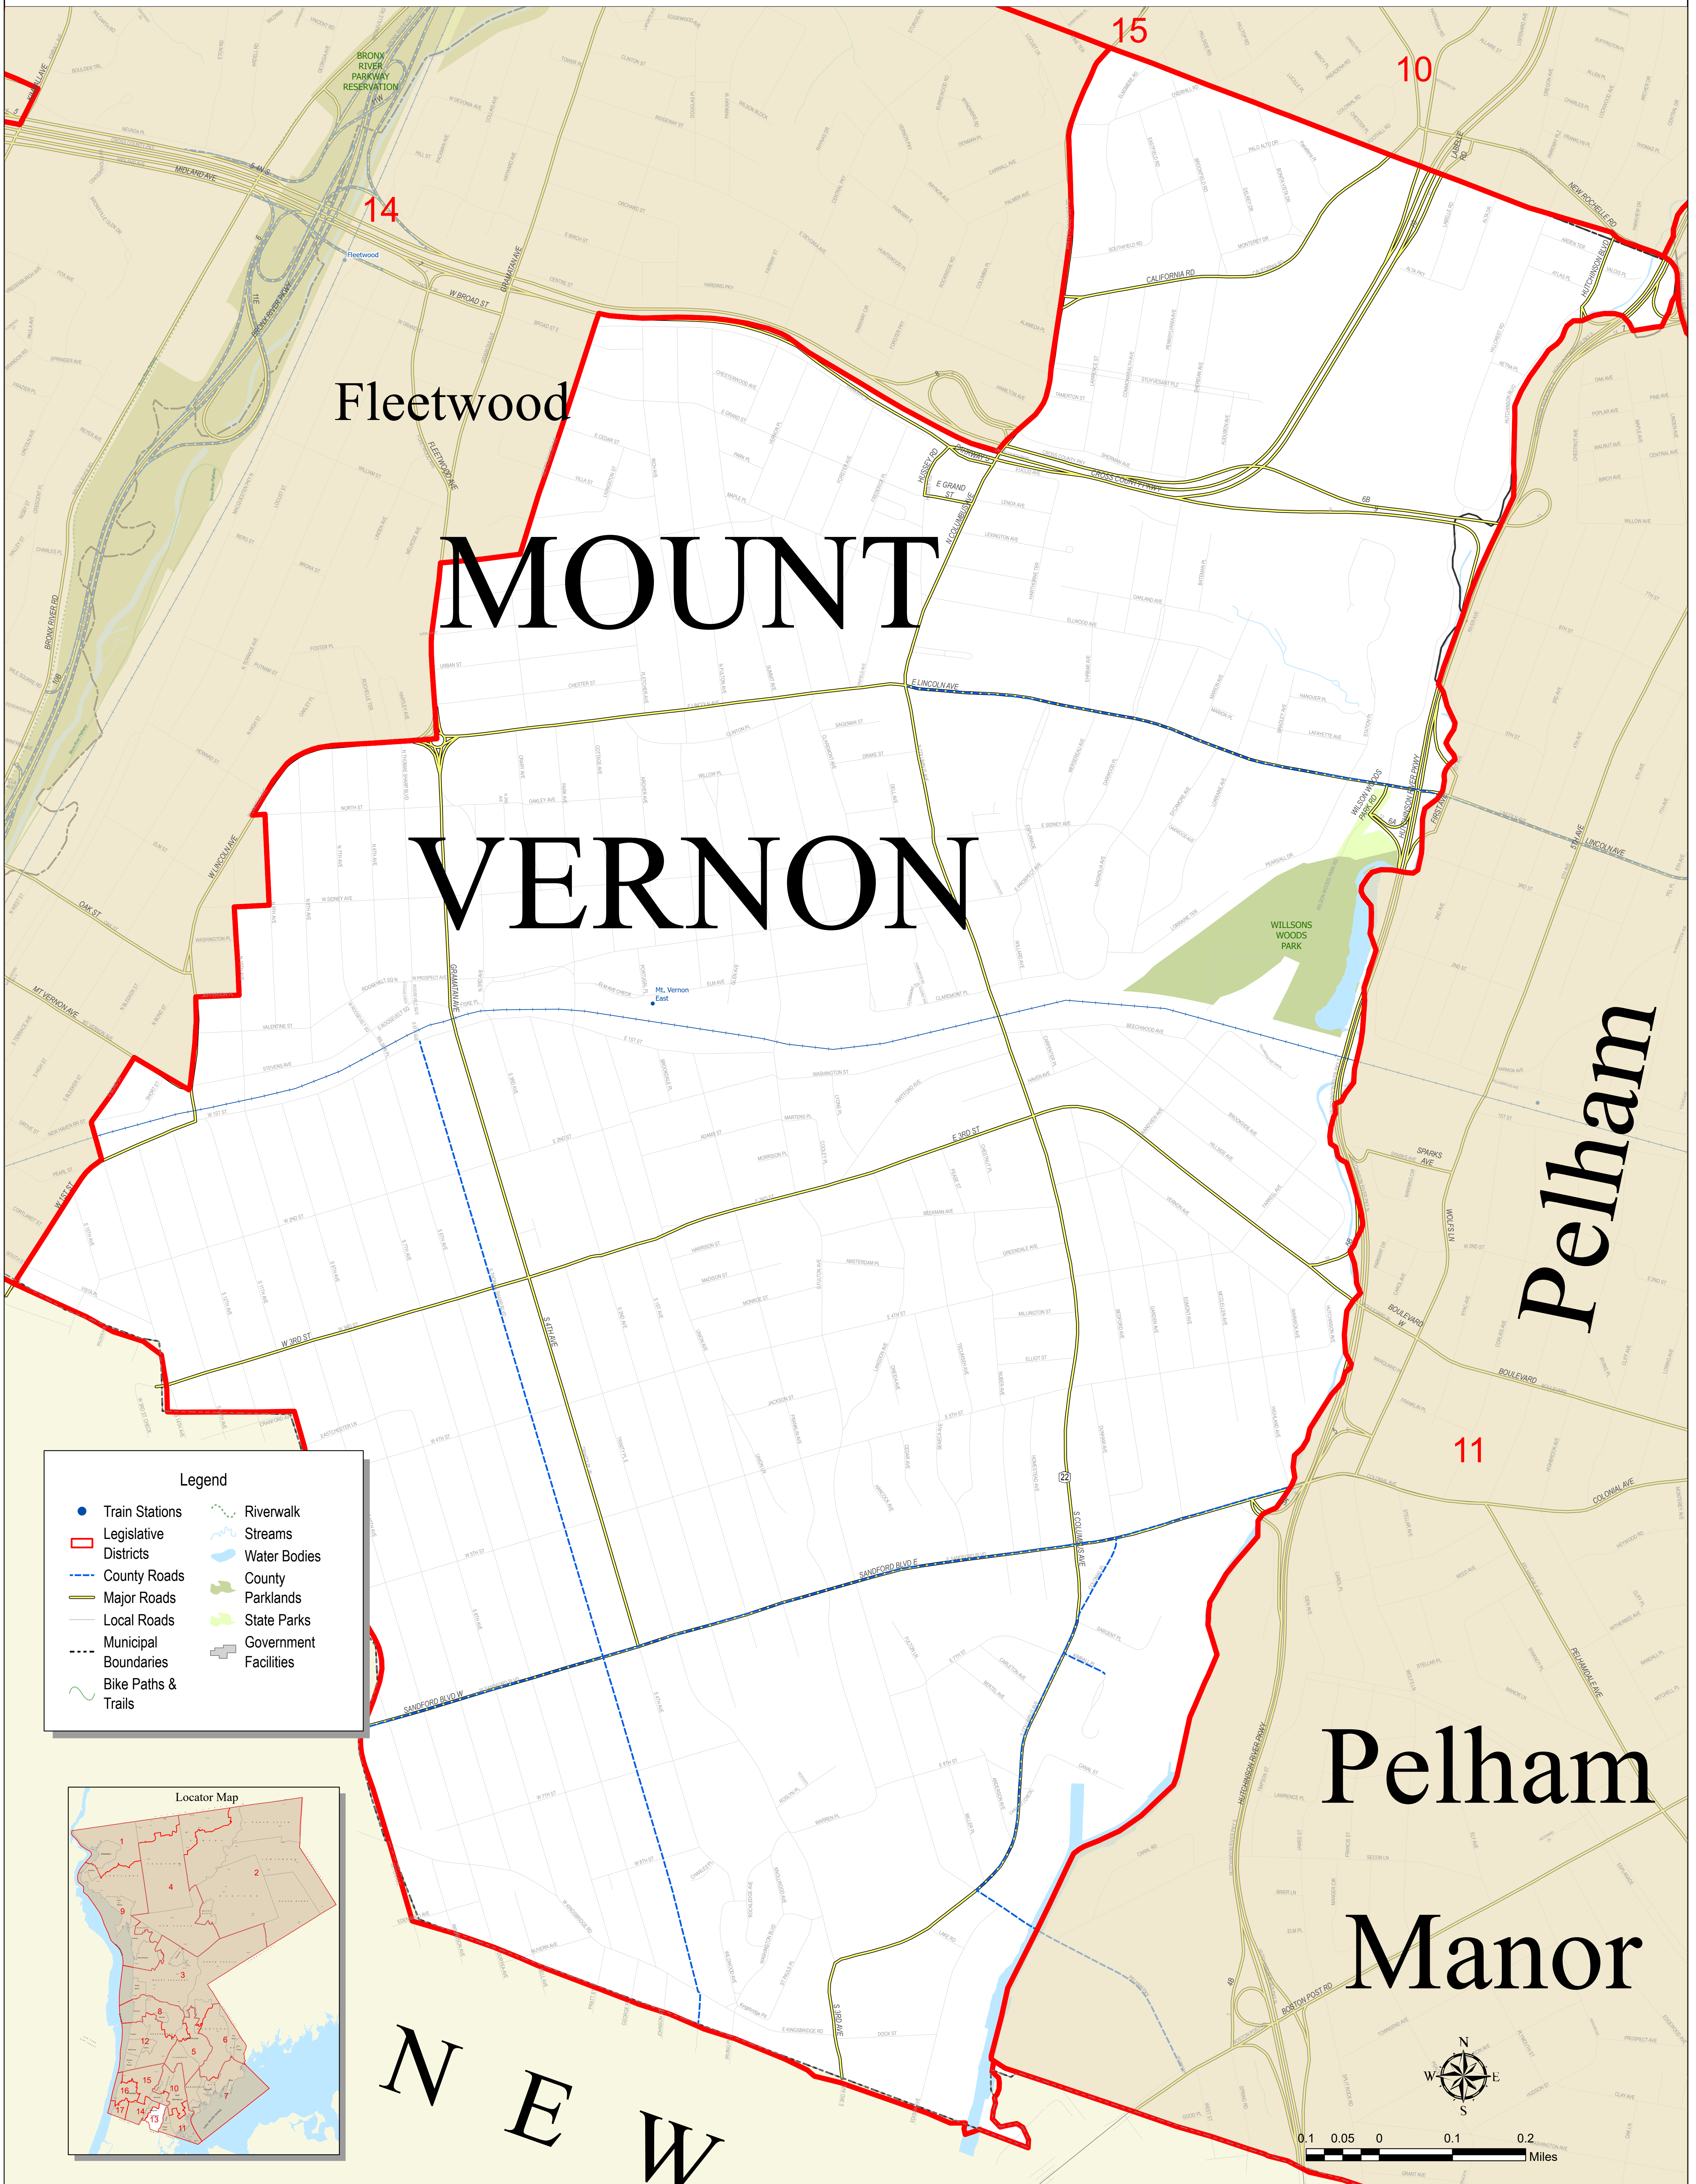

WESTCHESTER COUNTY, NEW YORK

Legend

- Train Stations
- Legislative Districts
- County Roads
- Major Roads
- Local Roads
- Municipal Boundaries
- ~ Bike Paths & Trails
- ~ Riverwalk
- ~ Streams
- ~ Water Bodies
- ~ County Parklands
- ~ State Parks
- ~ Government Facilities