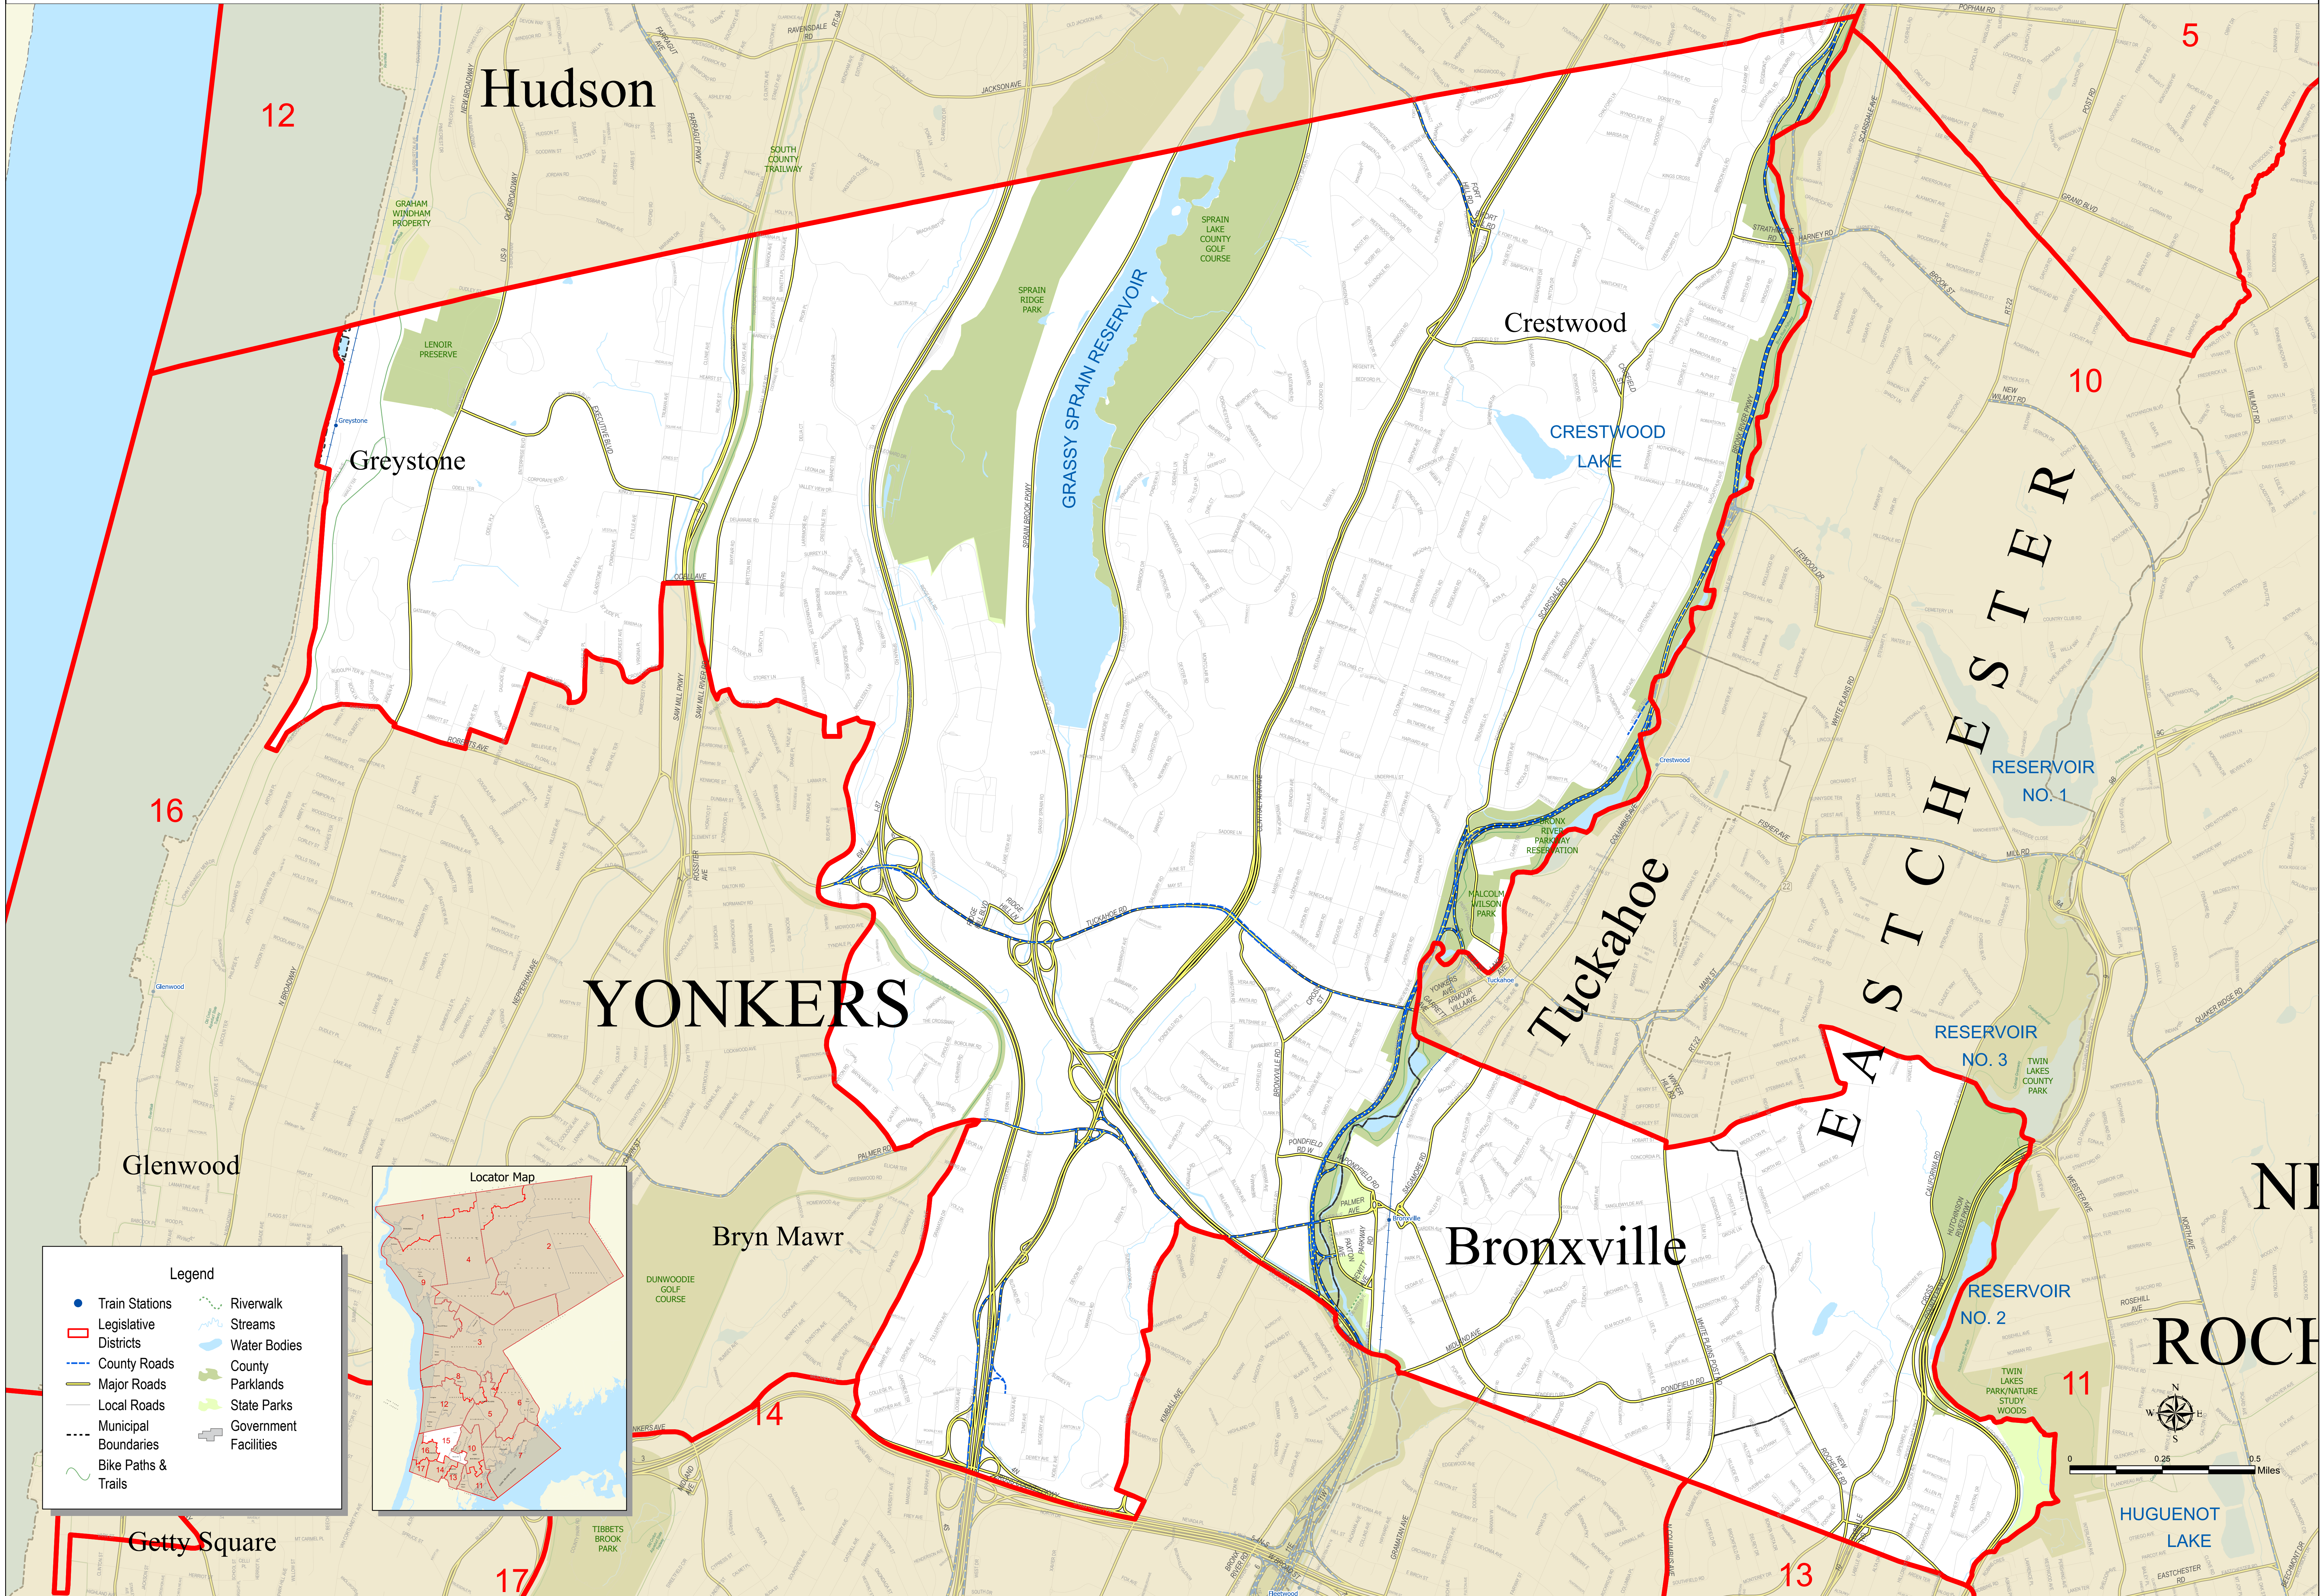

WESTCHESTER COUNTY, NEW YORK

Legend

- Train Stations
- ▭ Legislative Districts
- County Roads
- Major Roads
- Local Roads
- Municipal Boundaries
- ~ Bike Paths & Trails
- ~ Riverwalk
- ~ Streams
- ~ Water Bodies
- ~ County Parklands
- ~ State Parks
- ~ Government Facilities

Legislative District 15