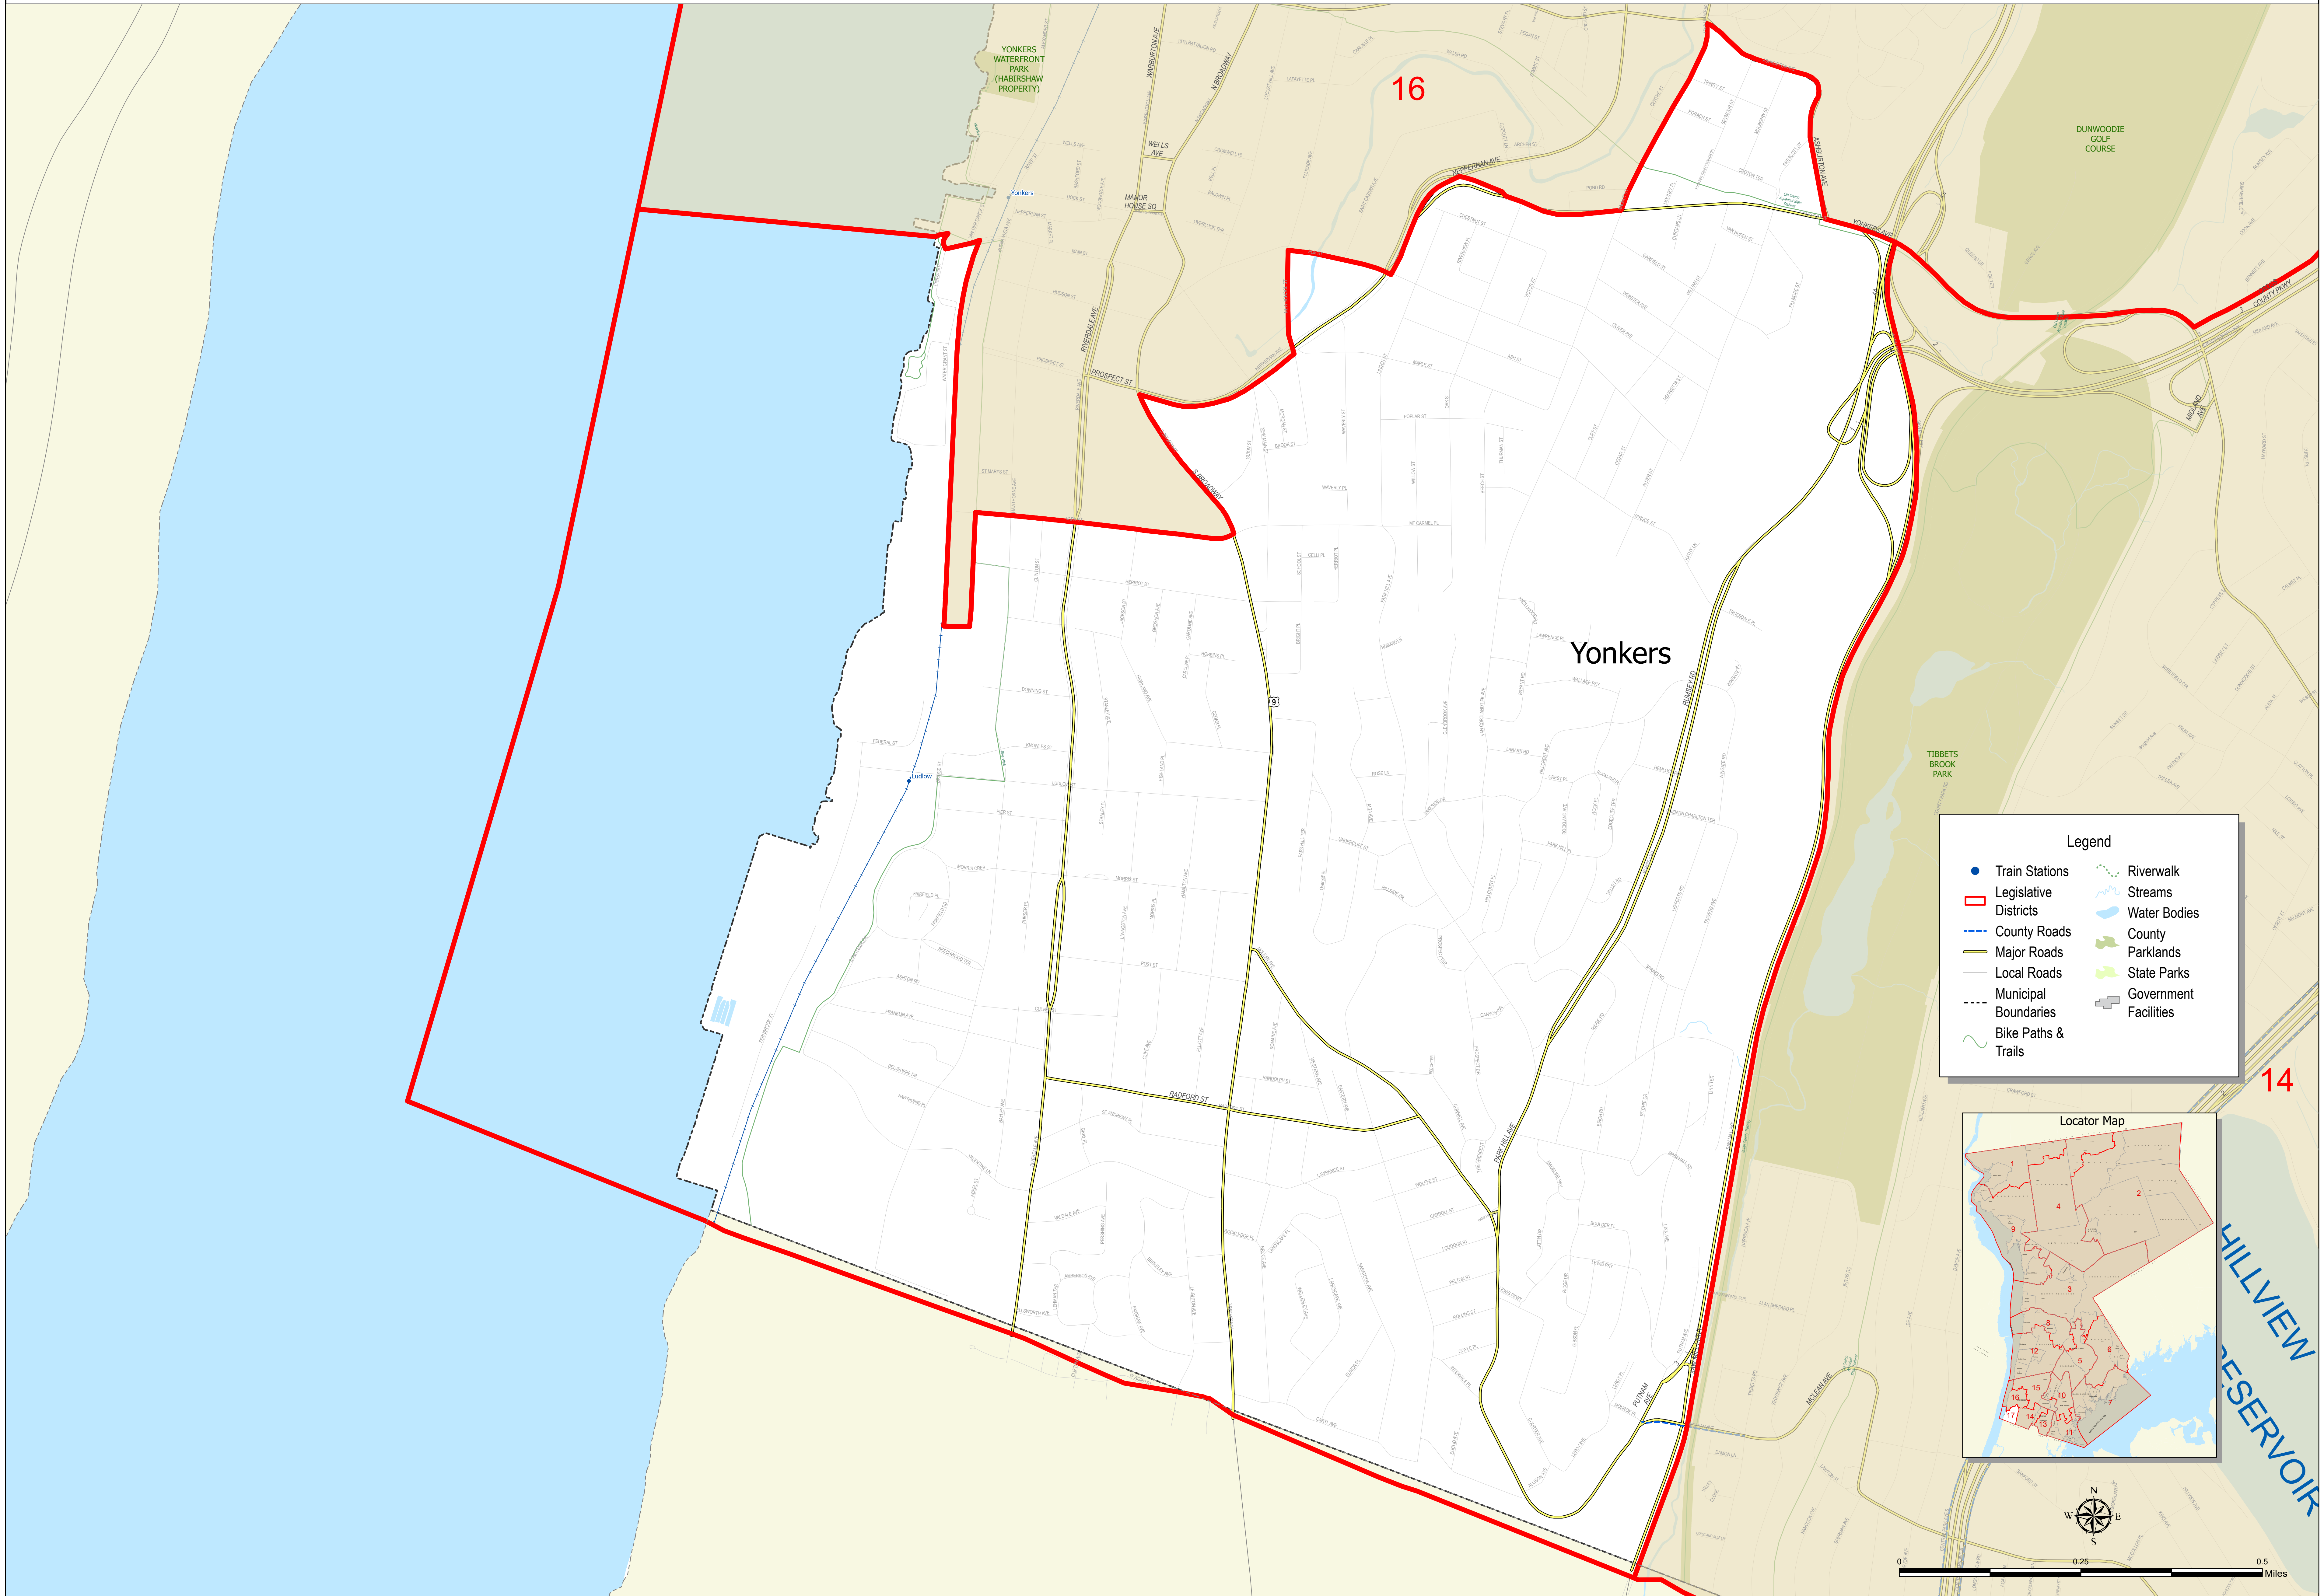

WESTCHESTER COUNTY, NEW YORK

Legislative District 17